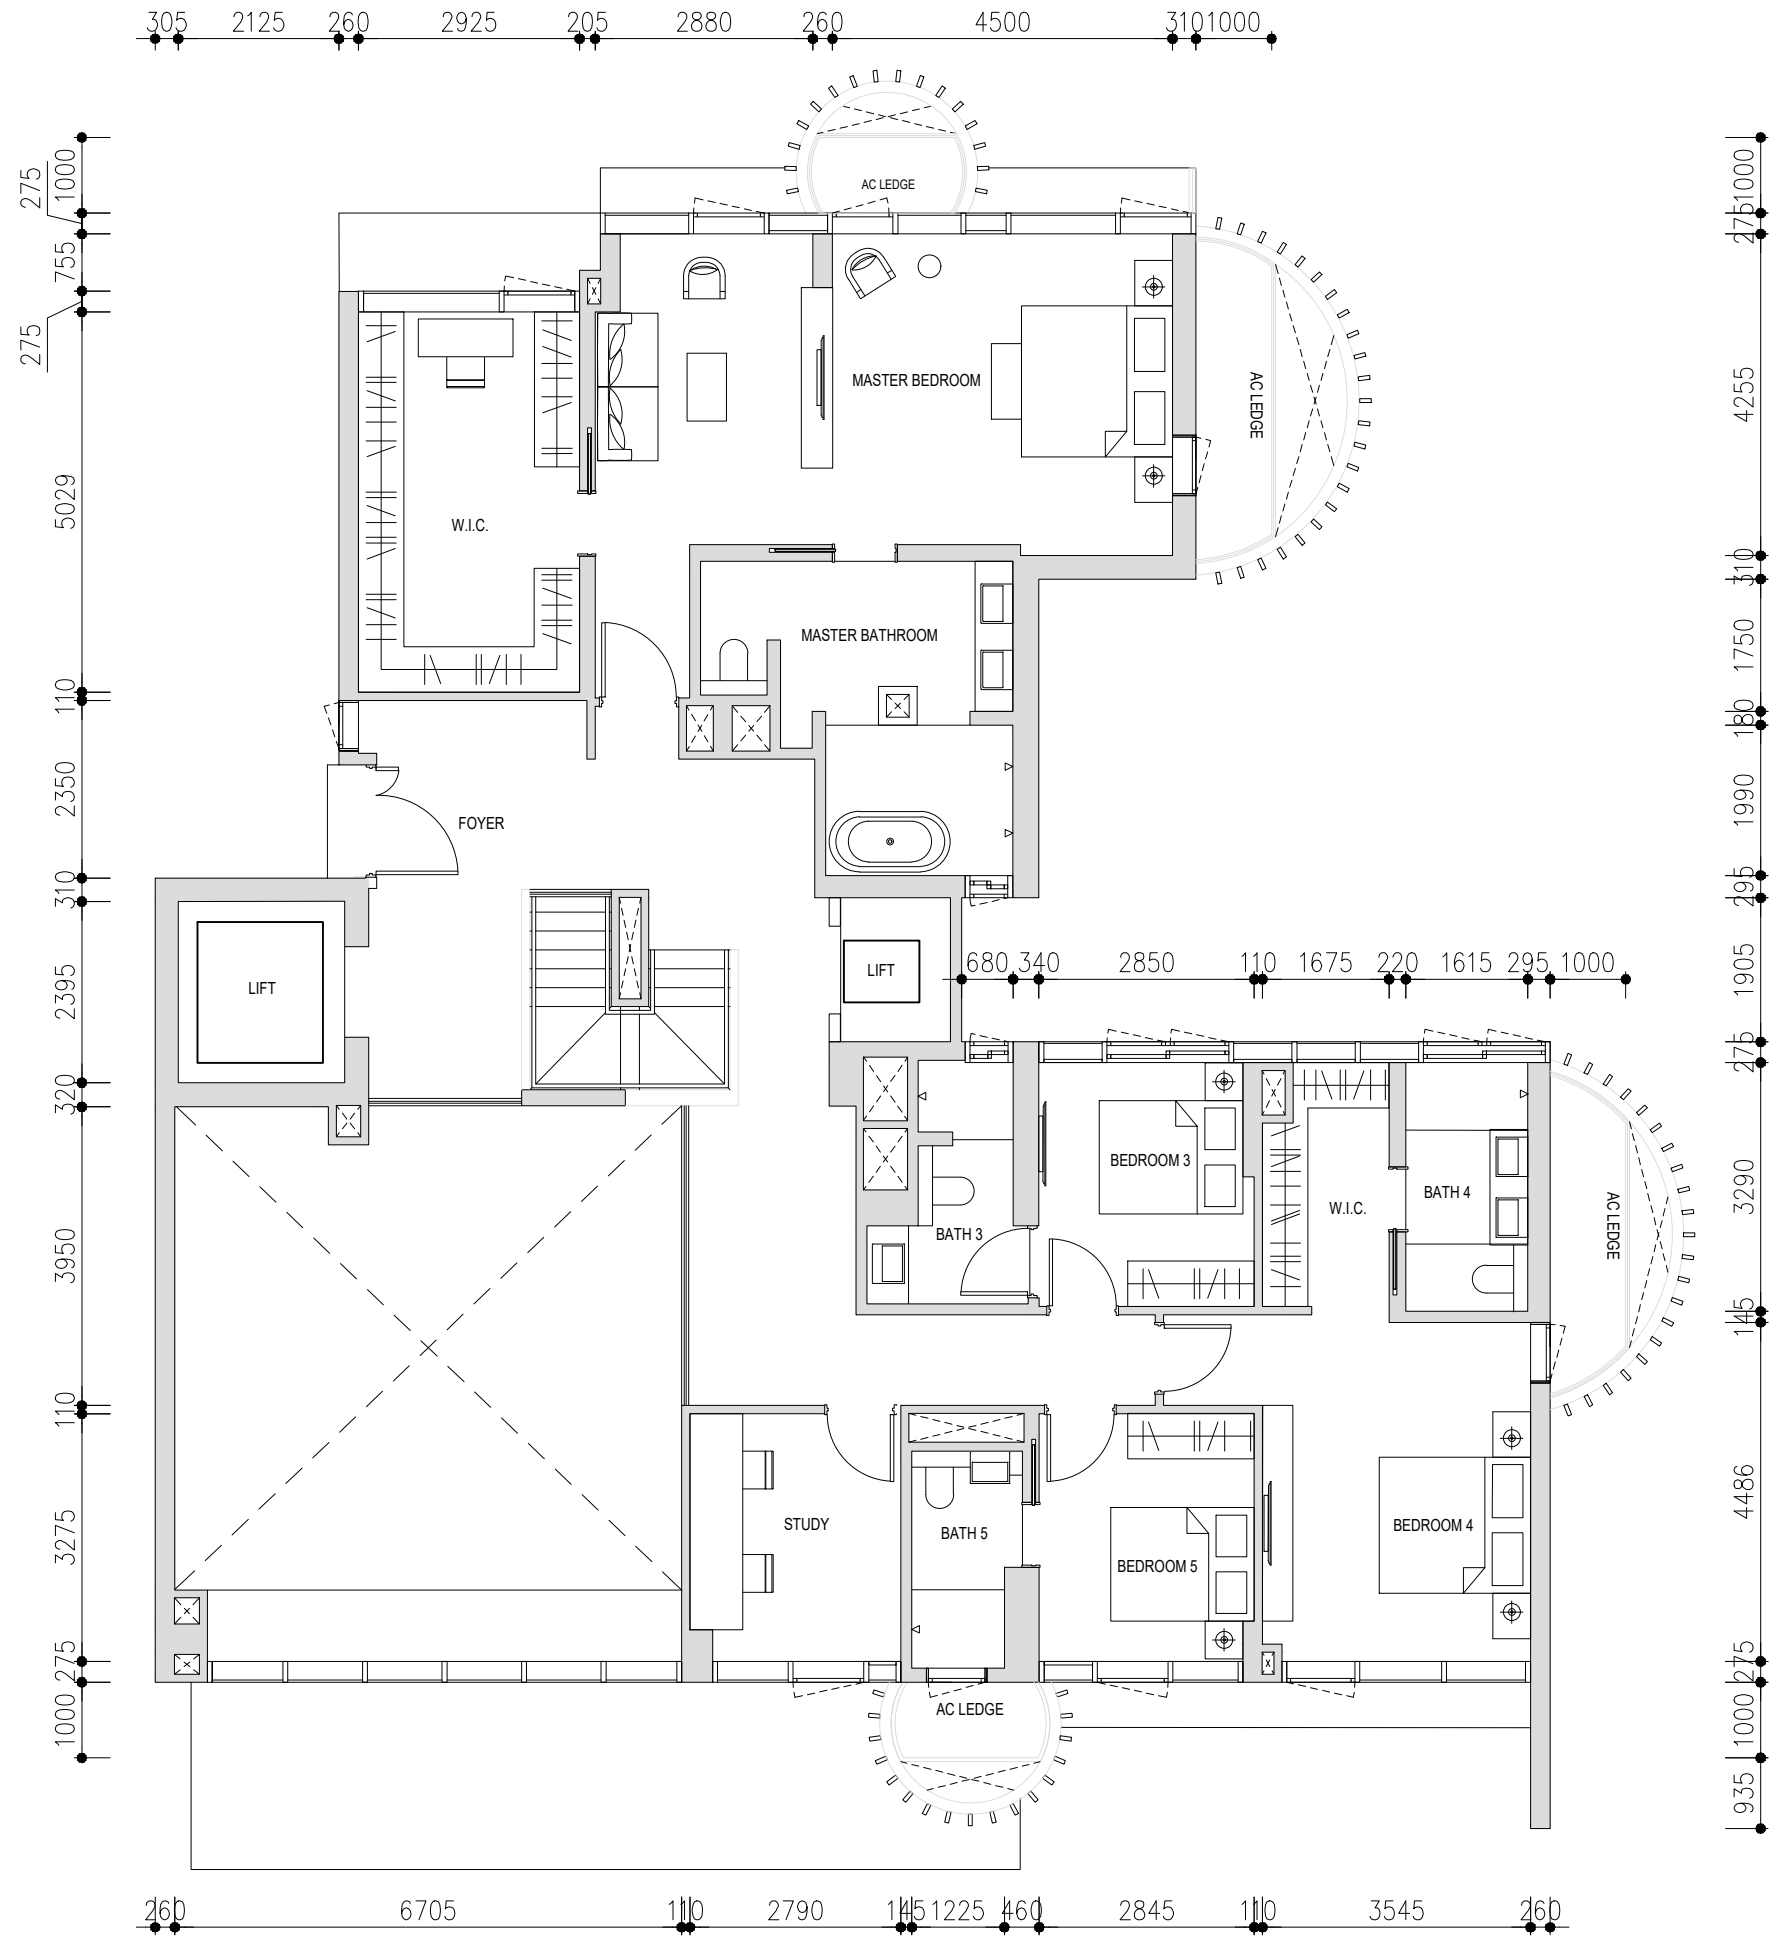

TYPE B1: 2 BEDROOM PRIME

77 SQM.

INCLUSIVE 5 SQM OF AC LEDGE & 6 SQM OF BALCONY

TYPE B2: 2 BEDROOM PRIME

77 SQM.
 INCLUSIVE 4 SQM OF AC LEDGE & 6 SQM OF BALCONY

TYPE B3: 2 + 1 ELEGANT

83 SQM.
 INCLUSIVE 7 SQM OF AC LEDGE & 7 SQM OF BALCONY

TYPE PH 1: PENTHOUSE ROYAL

455 SQM.
 INCLUSIVE 21 SQM OF AC LEDGE & 41 SQM OF BALCONY

TYPE PH 2: PENTHOUSE POSH (LOWER LEVEL)

550 SQM.
 INCLUSIVE 26 SQM OF AC LEDGE & 32 SQM OF BALCONY

TYPE PH 2: PENTHOUSE POSH (UPPER LEVEL)