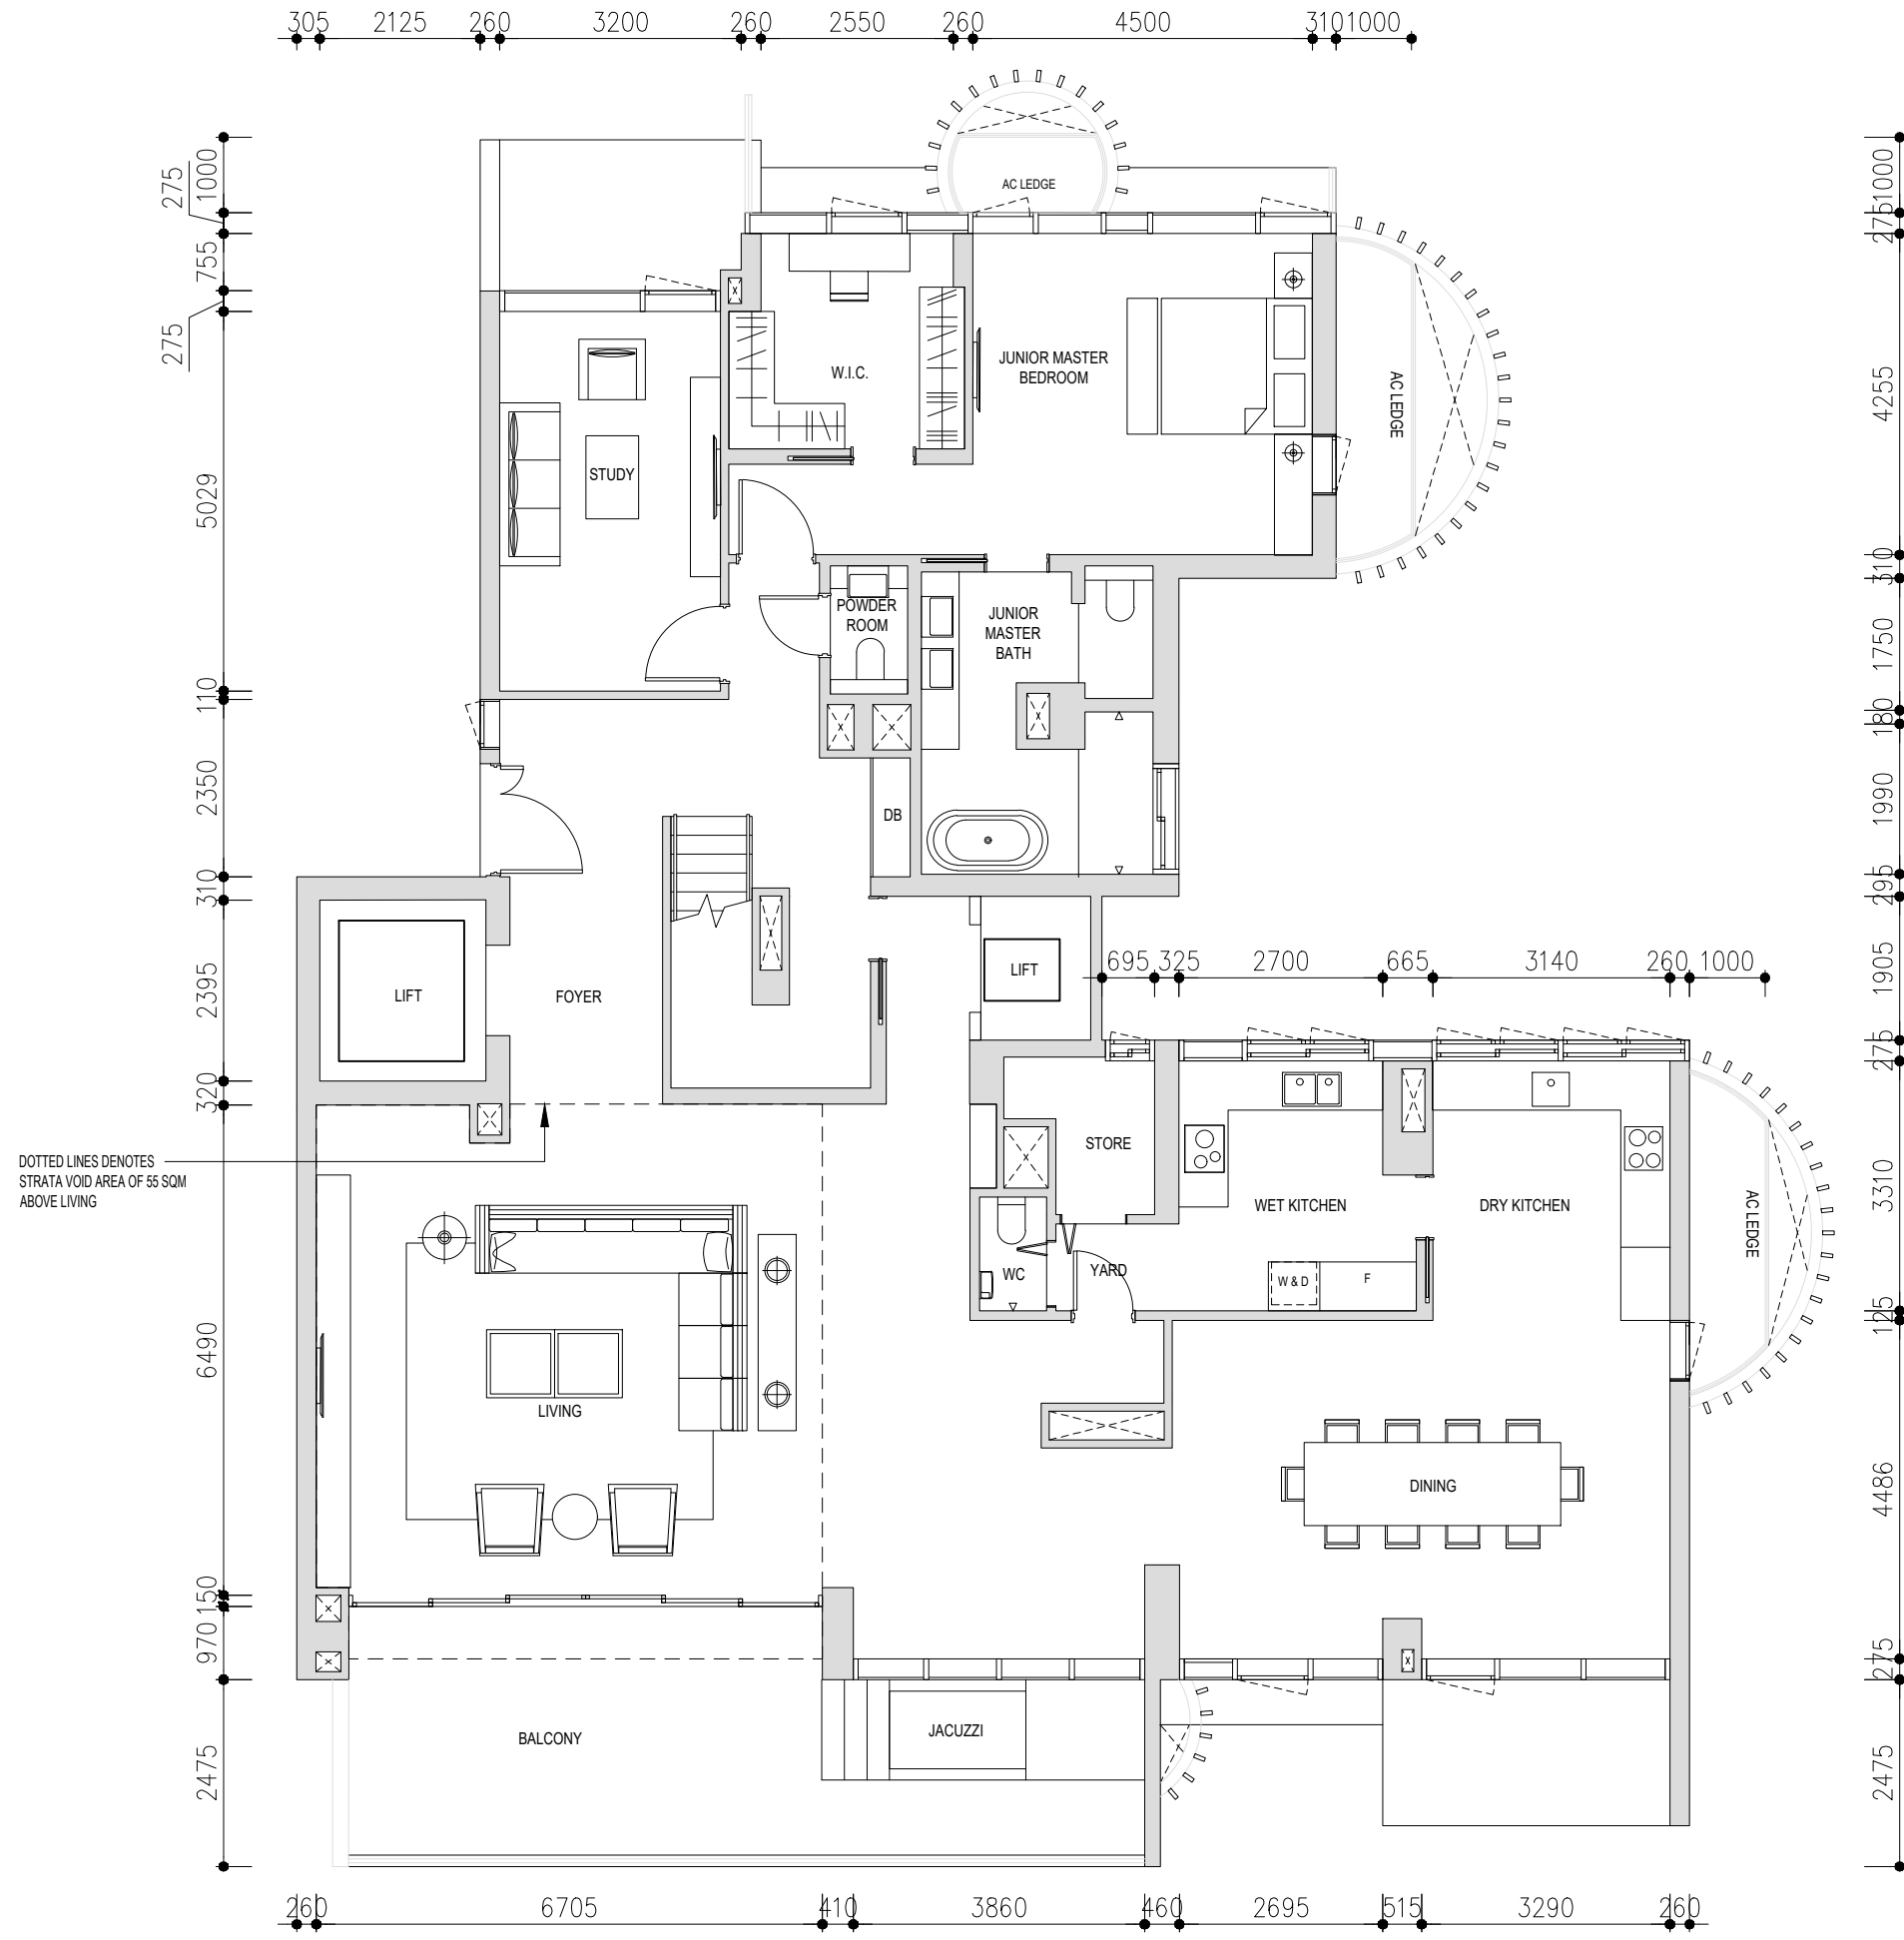

TYPE B1: 2 BEDROOM PRIME

77 SQM.

INCLUSIVE 5 SQM OF AC LEDGE & 6 SQM OF BALCONY

TYPE B2: 2 BEDROOM PRIME

77 SQM.
 INCLUSIVE 4 SQM OF AC LEDGE & 6 SQM OF BALCONY

TYPE B3: 2 + 1 ELEGANT

83 SQM.
 INCLUSIVE 7 SQM OF AC LEDGE & 7 SQM OF BALCONY

TYPE D2: 4 BEDROOM DELUXE

191 SQM.
 INCLUSIVE 9 SQM OF AC LEDGE & 24 SQM OF BALCONY

TYPE D3: 4 BEDROOM PRESTIGE

220 SQM.
 INCLUSIVE 12 SQM OF AC LEDGE & 22 SQM OF BALCONY

TYPE D4: 4 BEDROOM PRESTIGE

220 SQM.
 INCLUSIVE 12 SQM OF AC LEDGE & 22 SQM OF BALCONY

TYPE PH 1: PENTHOUSE ROYAL

455 SQM.
 INCLUSIVE 21 SQM OF AC LEDGE & 41 SQM OF BALCONY

TYPE PH 2: PENTHOUSE POSH (LOWER LEVEL)

550 SQM.
 INCLUSIVE 26 SQM OF AC LEDGE & 32 SQM OF BALCONY

TYPE PH 2: PENTHOUSE POSH (UPPER LEVEL)