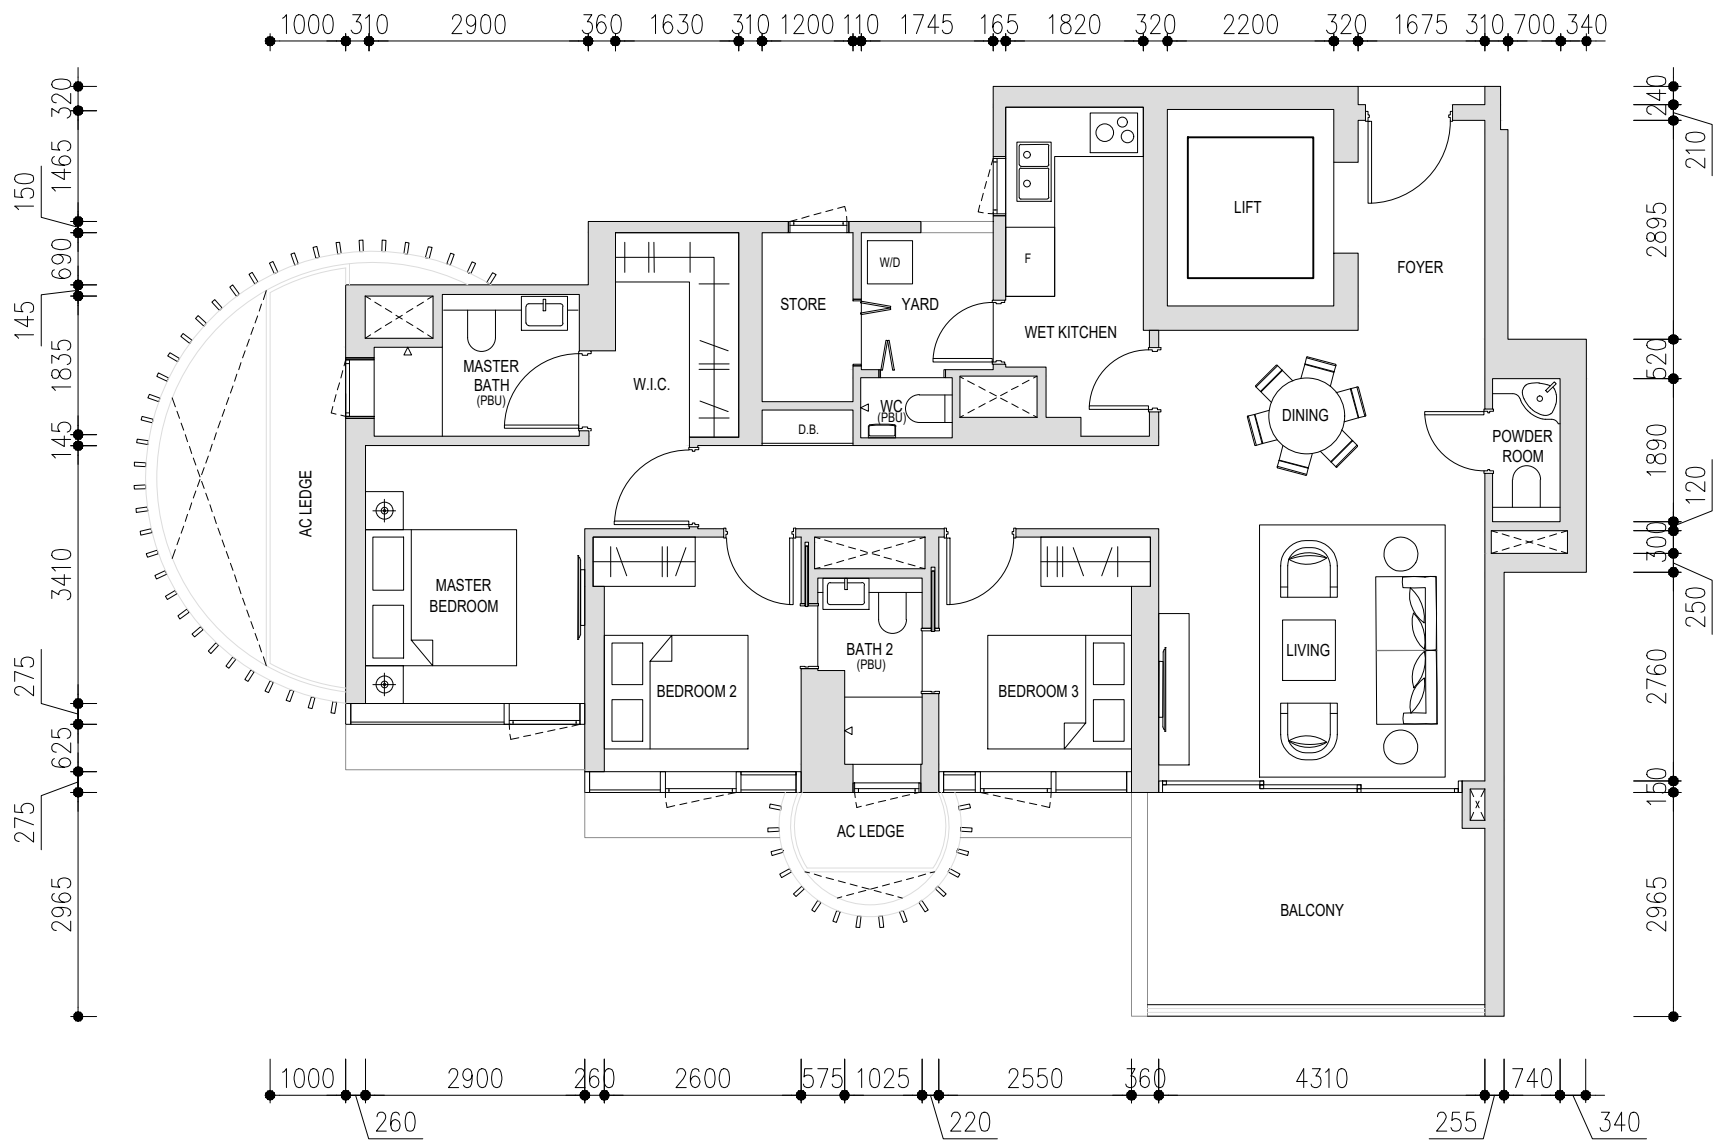

TYPE B1: 2 BEDROOM PRIME

77 SQM.

INCLUSIVE 5 SQM OF AC LEDGE & 6 SQM OF BALCONY

TYPE B2: 2 BEDROOM PRIME

77 SQM.
 INCLUSIVE 4 SQM OF AC LEDGE & 6 SQM OF BALCONY

TYPE B3: 2 + 1 ELEGANT

83 SQM.
 INCLUSIVE 7 SQM OF AC LEDGE & 7 SQM OF BALCONY

TYPE B4: 2 + 1 ELEGANT

83 SQM.
 INCLUSIVE 7 SQM OF AC LEDGE & 7 SQM OF BALCONY

TYPE C1: 3 BEDROOM PREMIUM

139 SQM.
 INCLUSIVE 8 SQM OF AC LEDGE & 17 SQM OF BALCONY

TYPE C2: 3 BEDROOM PREMIUM

139 SQM.
 INCLUSIVE 8 SQM OF AC LEDGE & 17 SQM OF BALCONY

TYPE C3: 3 BEDROOM PREMIUM

133 SQM.
 INCLUSIVE 9 SQM OF AC LEDGE & 14 SQM OF BALCONY

TYPE C4: 3 BEDROOM PREMIUM

133 SQM.
 INCLUSIVE 9 SQM OF AC LEDGE & 13 SQM OF BALCONY

TYPE D1: 4 BEDROOM DELUXE

191 SQM.
 INCLUSIVE 9 SQM OF AC LEDGE & 24 SQM OF BALCONY