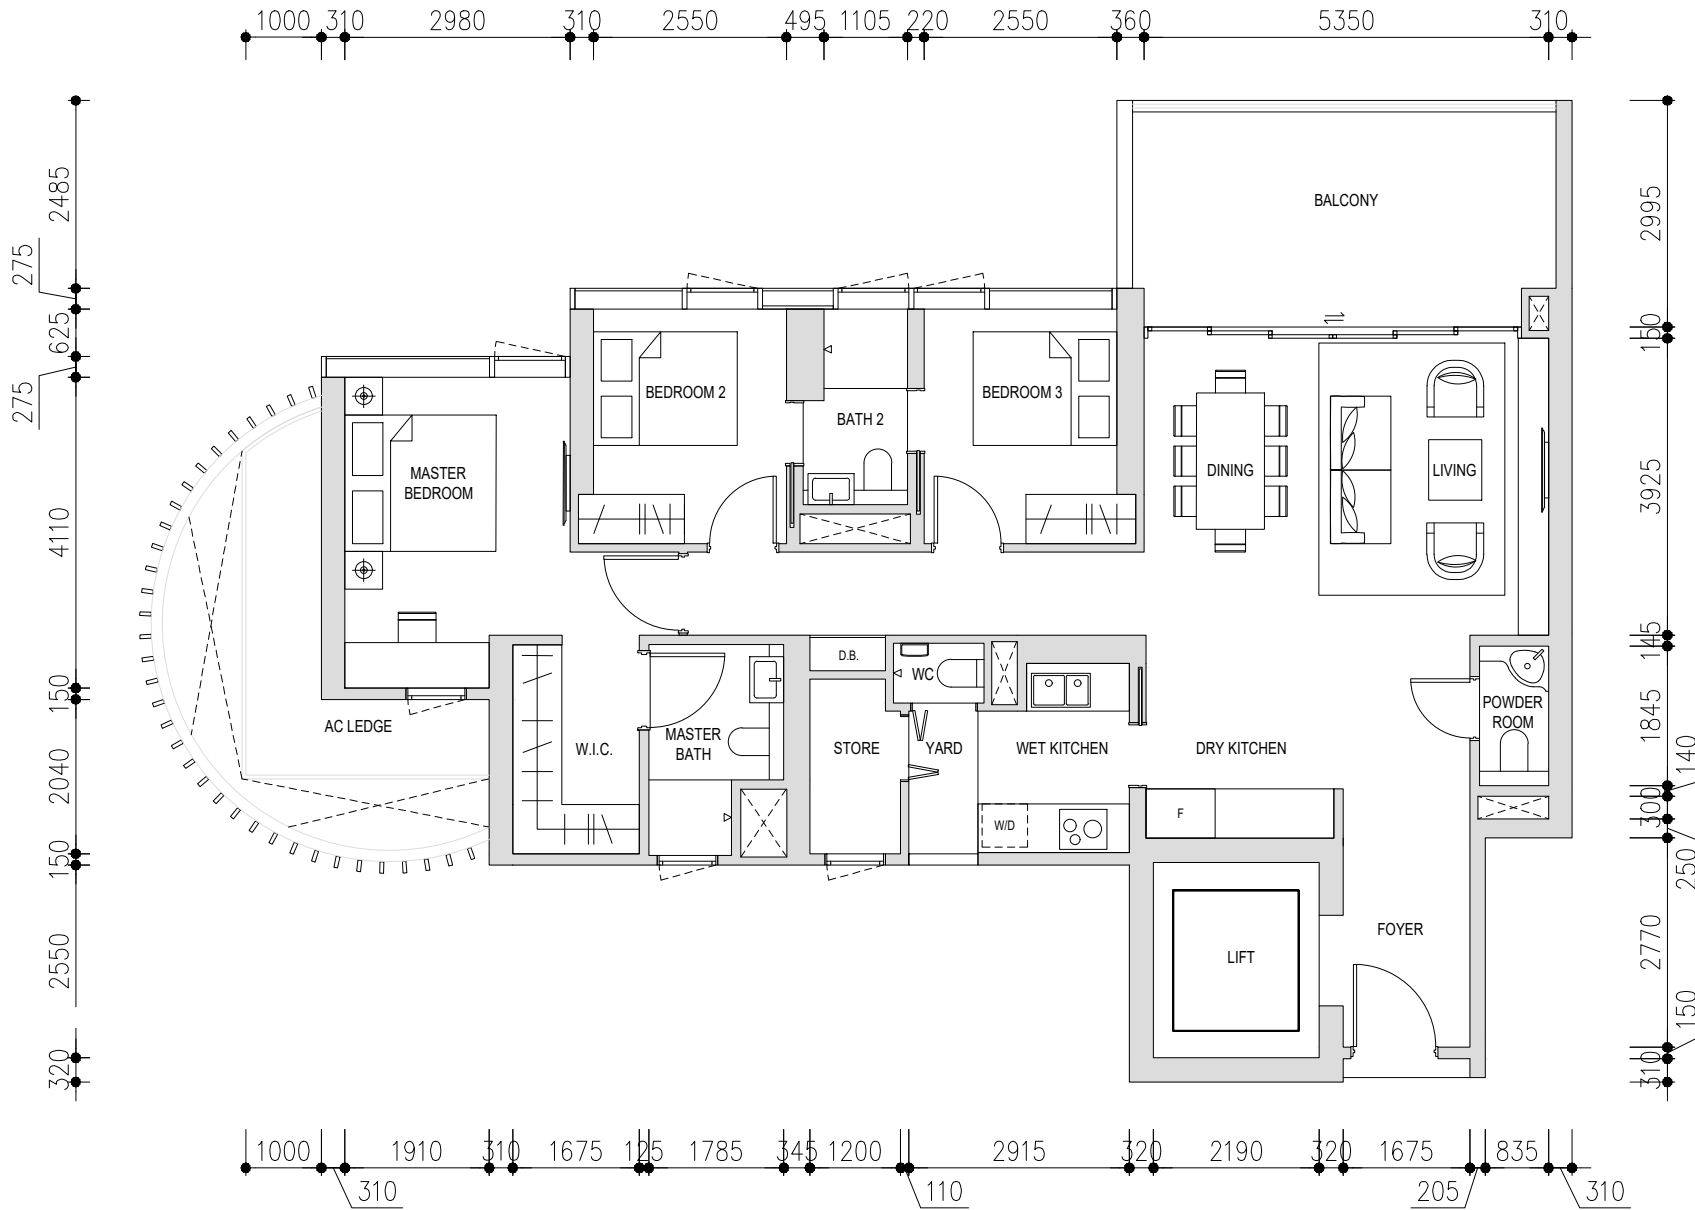

TYPE B1: 2 BEDROOM PRIME

77 SQM.

INCLUSIVE 5 SQM OF AC LEDGE & 6 SQM OF BALCONY

TYPE B2: 2 BEDROOM PRIME

77 SQM.
 INCLUSIVE 4 SQM OF AC LEDGE & 6 SQM OF BALCONY

TYPE B3: 2 + 1 ELEGANT

83 SQM.
 INCLUSIVE 7 SQM OF AC LEDGE & 7 SQM OF BALCONY

TYPE B4: 2 + 1 ELEGANT

83 SQM.
 INCLUSIVE 7 SQM OF AC LEDGE & 7 SQM OF BALCONY

TYPE C1: 3 BEDROOM PREMIUM

139 SQM.
 INCLUSIVE 8 SQM OF AC LEDGE & 17 SQM OF BALCONY

TYPE C2: 3 BEDROOM PREMIUM

139 SQM.
 INCLUSIVE 8 SQM OF AC LEDGE & 17 SQM OF BALCONY

TYPE C3: 3 BEDROOM PREMIUM

133 SQM.
 INCLUSIVE 9 SQM OF AC LEDGE & 14 SQM OF BALCONY

TYPE C4: 3 BEDROOM PREMIUM

133 SQM.
 INCLUSIVE 9 SQM OF AC LEDGE & 13 SQM OF BALCONY

TYPE D1: 4 BEDROOM DELUXE

191 SQM.
 INCLUSIVE 9 SQM OF AC LEDGE & 24 SQM OF BALCONY