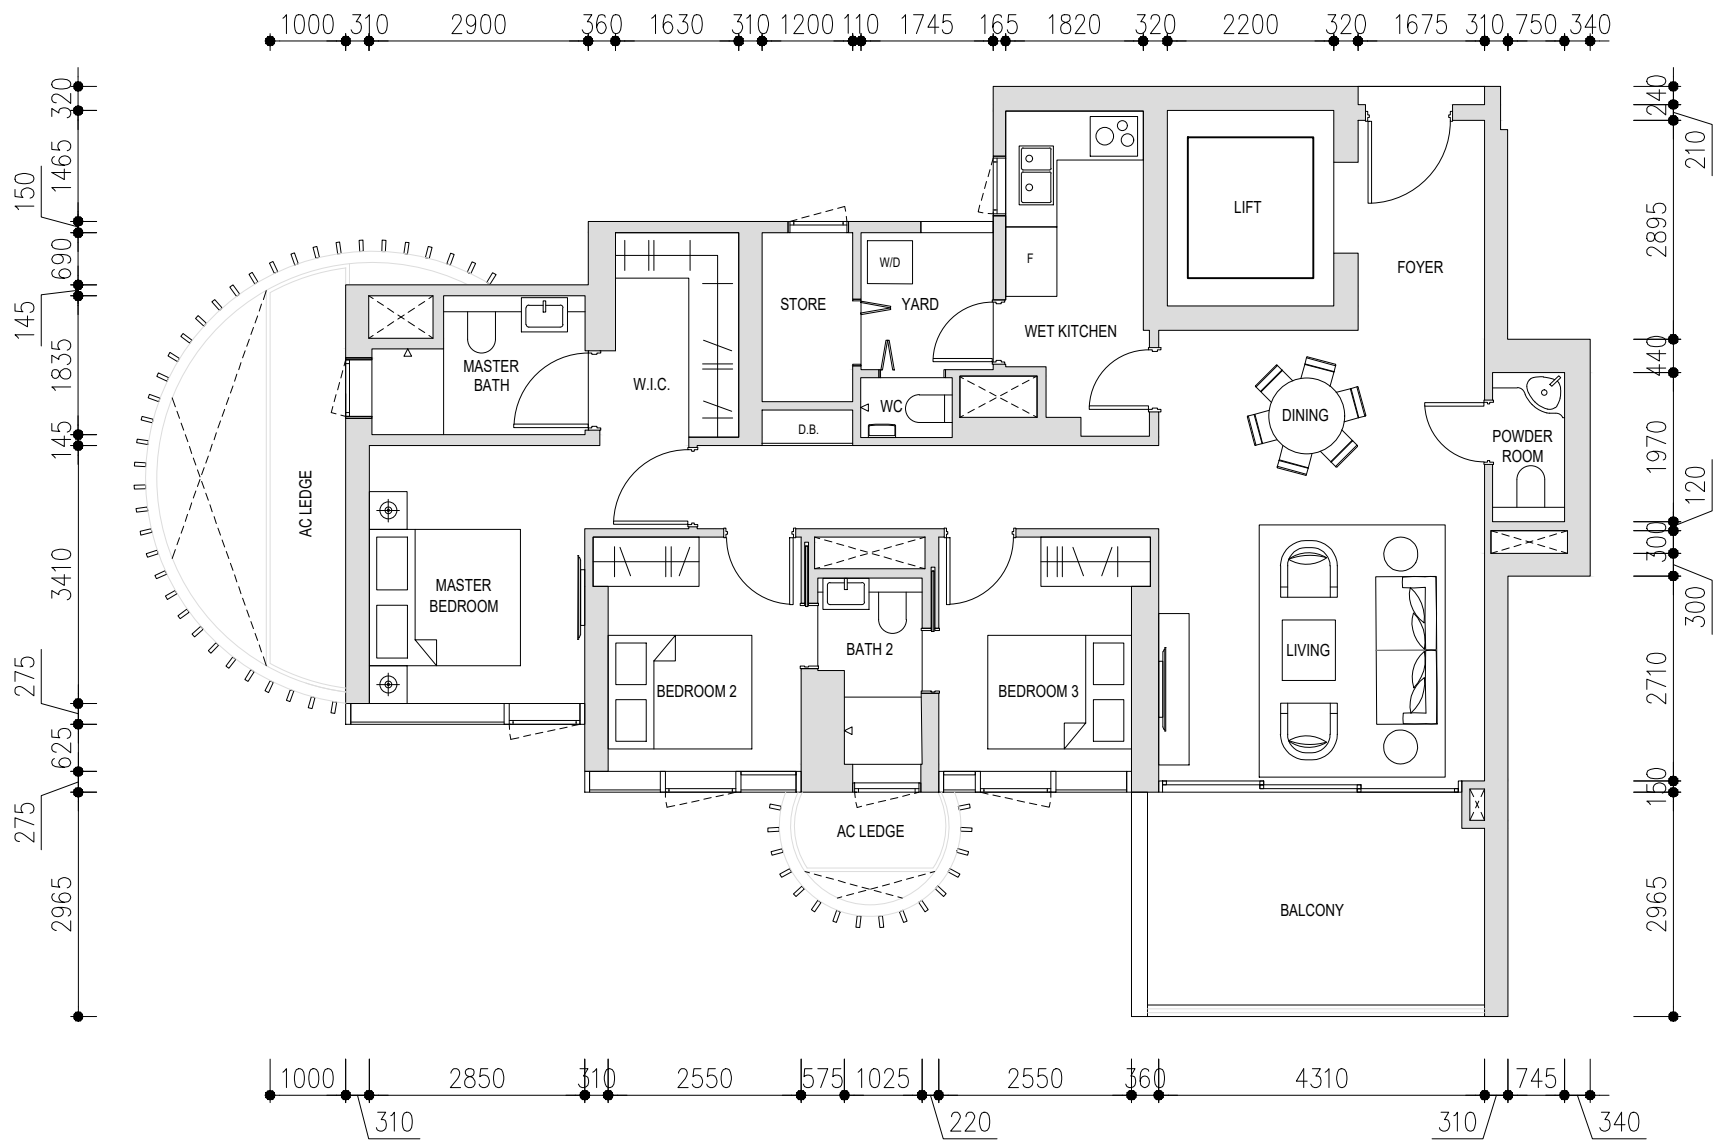

TYPE B1: 2 BEDROOM PRIME

77 SQM.

INCLUSIVE 5 SQM OF AC LEDGE & 6 SQM OF BALCONY

TYPE B2: 2 BEDROOM PRIME

77 SQM.
 INCLUSIVE 4 SQM OF AC LEDGE & 6 SQM OF BALCONY

TYPE B3: 2 + 1 ELEGANT

83 SQM.
 INCLUSIVE 7 SQM OF AC LEDGE & 7 SQM OF BALCONY

TYPE B4: 2 + 1 ELEGANT

83 SQM.
 INCLUSIVE 7 SQM OF AC LEDGE & 7 SQM OF BALCONY

TYPE C1: 3 BEDROOM PREMIUM

139 SQM.
 INCLUSIVE 8 SQM OF AC LEDGE & 17 SQM OF BALCONY

TYPE C2: 3 BEDROOM PREMIUM

139 SQM.
 INCLUSIVE 8 SQM OF AC LEDGE & 17 SQM OF BALCONY

TYPE C3: 3 BEDROOM PREMIUM

133 SQM.
 INCLUSIVE 9 SQM OF AC LEDGE & 14 SQM OF BALCONY

TYPE C4: 3 BEDROOM PREMIUM

133 SQM.
 INCLUSIVE 9 SQM OF AC LEDGE & 13 SQM OF BALCONY

TYPE D1: 4 BEDROOM DELUXE

191 SQM.
 INCLUSIVE 9 SQM OF AC LEDGE & 24 SQM OF BALCONY