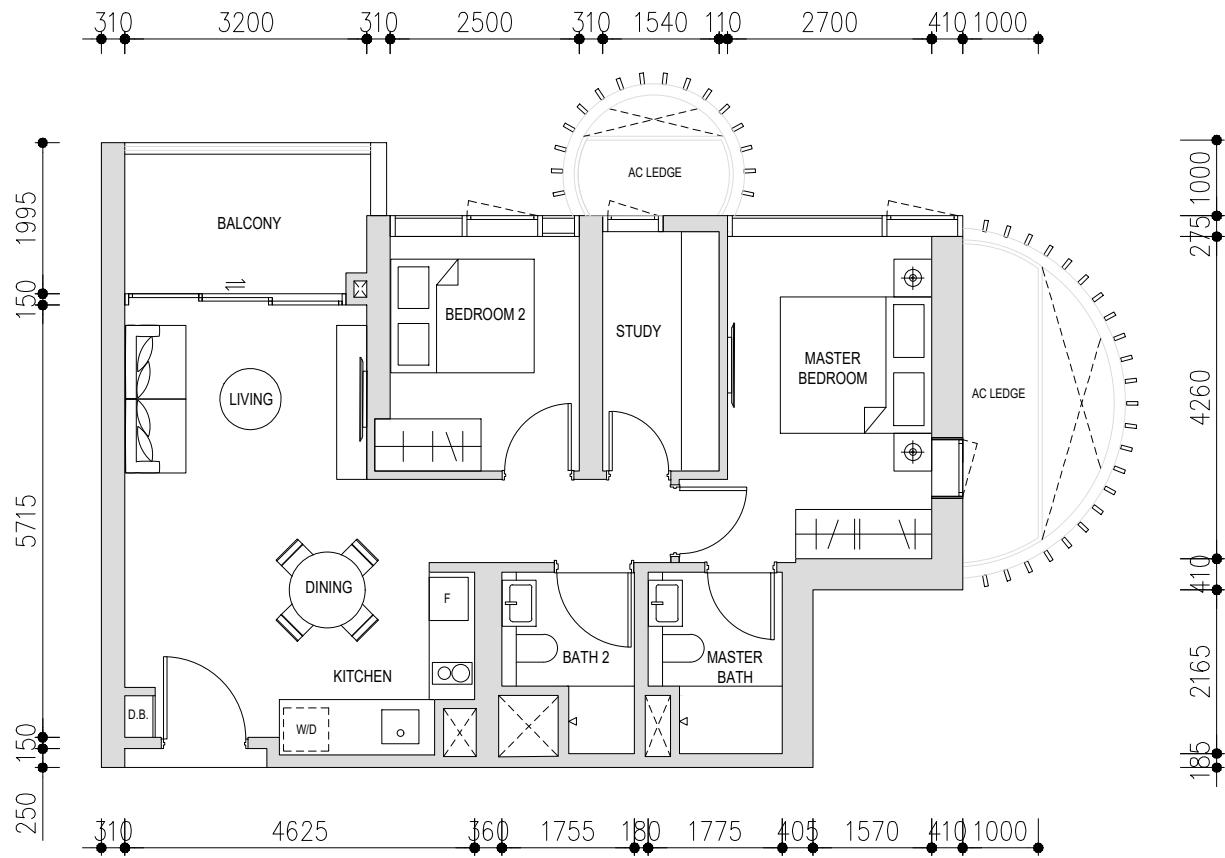

TYPE B1: 2 BEDROOM PRIME

77 SQM.

INCLUSIVE 5 SQM OF AC LEDGE & 6 SQM OF BALCONY

TYPE B2: 2 BEDROOM PRIME

77 SQM.
 INCLUSIVE 4 SQM OF AC LEDGE & 6 SQM OF BALCONY

TYPE B3: 2 + 1 ELEGANT

83 SQM.
 INCLUSIVE 7 SQM OF AC LEDGE & 7 SQM OF BALCONY

TYPE B4: 2 + 1 ELEGANT

83 SQM.
 INCLUSIVE 7 SQM OF AC LEDGE & 7 SQM OF BALCONY

TYPE C1: 3 BEDROOM PREMIUM

139 SQM.
 INCLUSIVE 8 SQM OF AC LEDGE & 17 SQM OF BALCONY

TYPE C2: 3 BEDROOM PREMIUM

139 SQM.
 INCLUSIVE 8 SQM OF AC LEDGE & 17 SQM OF BALCONY

TYPE C3: 3 BEDROOM PREMIUM

133 SQM.
 INCLUSIVE 9 SQM OF AC LEDGE & 14 SQM OF BALCONY

TYPE C4: 3 BEDROOM PREMIUM

133 SQM.
 INCLUSIVE 9 SQM OF AC LEDGE & 13 SQM OF BALCONY

TYPE D1: 4 BEDROOM DELUXE

191 SQM.
 INCLUSIVE 9 SQM OF AC LEDGE & 24 SQM OF BALCONY