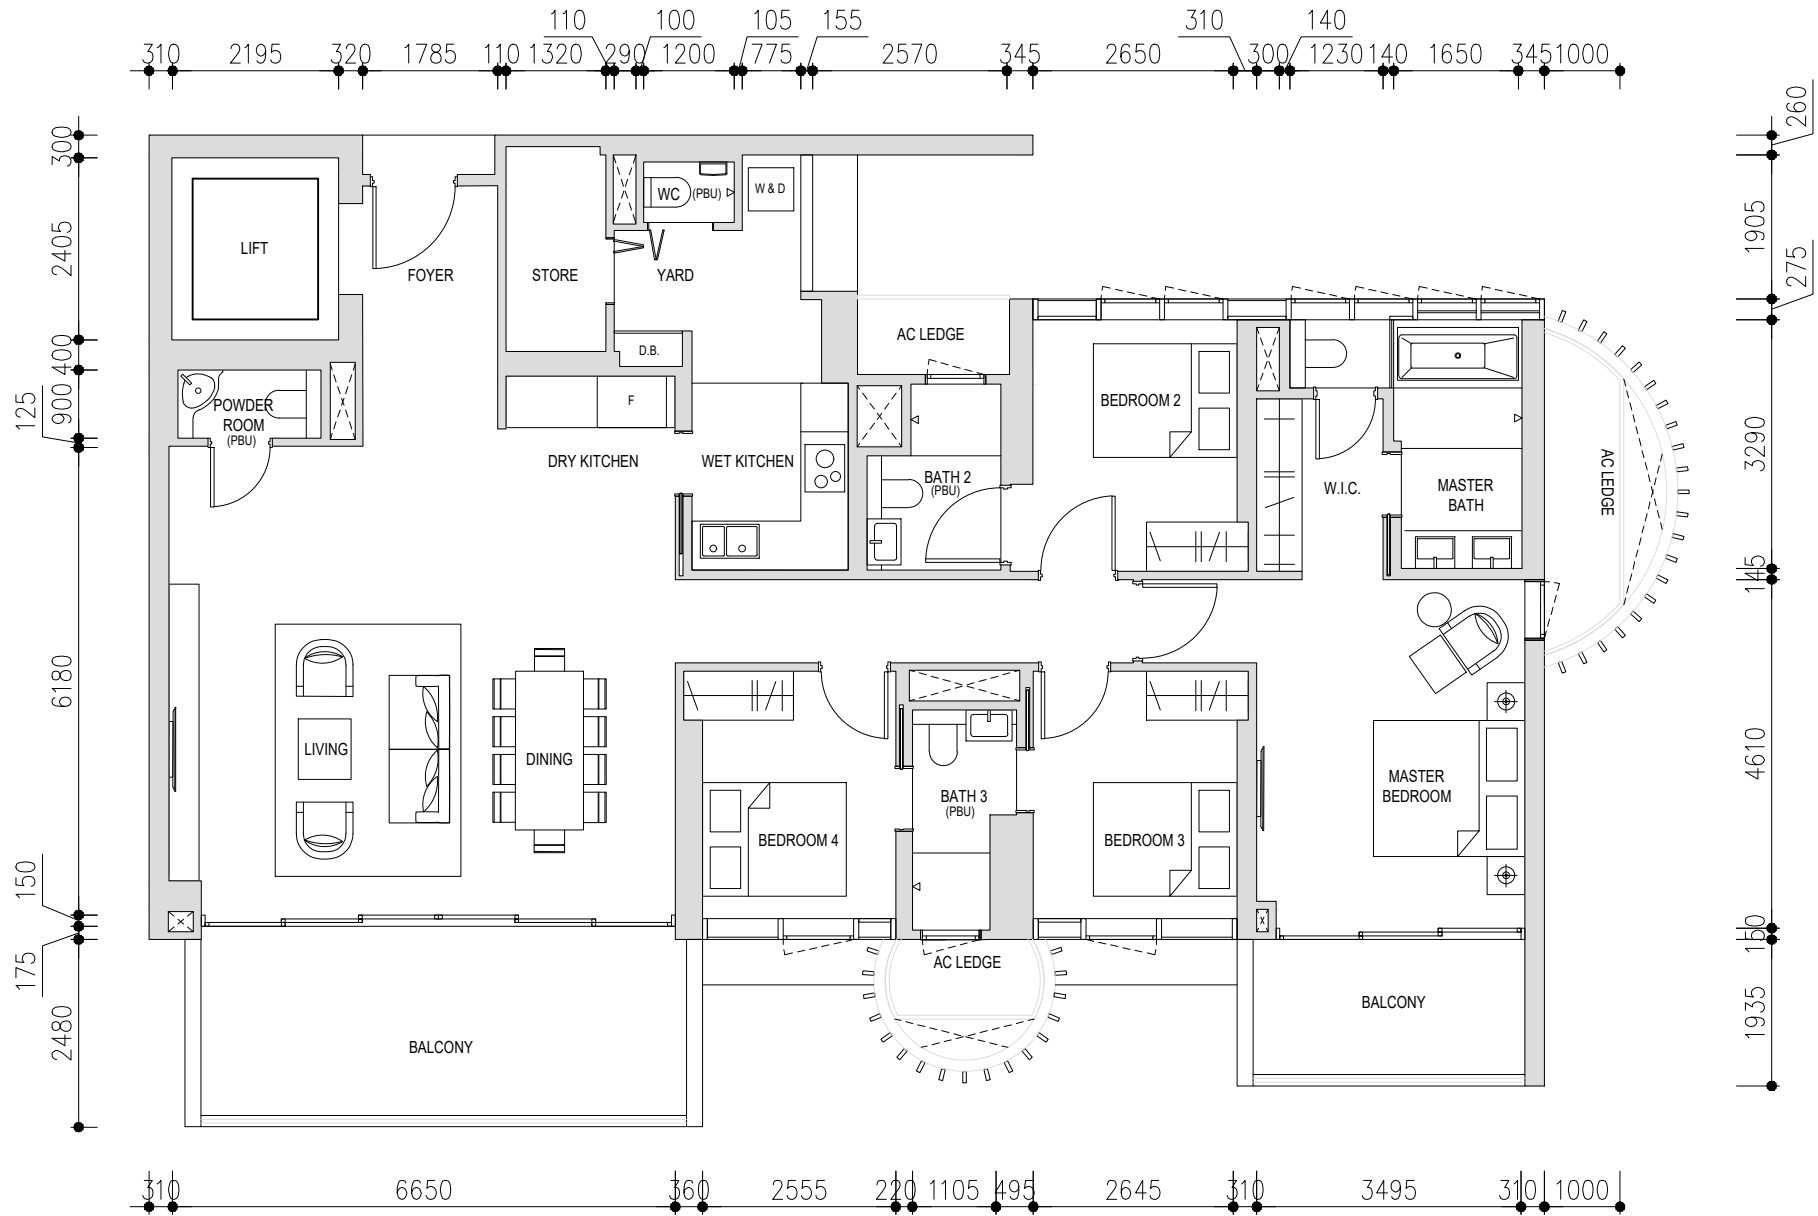

TYPE B1: 2 BEDROOM PRIME

77 SQM.

INCLUSIVE 5 SQM OF AC LEDGE & 6 SQM OF BALCONY

TYPE B2: 2 BEDROOM PRIME

77 SQM.
 INCLUSIVE 4 SQM OF AC LEDGE & 6 SQM OF BALCONY

TYPE B3: 2 + 1 ELEGANT

83 SQM.
 INCLUSIVE 7 SQM OF AC LEDGE & 7 SQM OF BALCONY

TYPE B4: 2 + 1 ELEGANT

83 SQM.
 INCLUSIVE 7 SQM OF AC LEDGE & 7 SQM OF BALCONY

TYPE C1: 3 BEDROOM PREMIUM

139 SQM.
 INCLUSIVE 8 SQM OF AC LEDGE & 17 SQM OF BALCONY

TYPE C2: 3 BEDROOM PREMIUM

139 SQM.
 INCLUSIVE 8 SQM OF AC LEDGE & 17 SQM OF BALCONY

TYPE C3: 3 BEDROOM PREMIUM

133 SQM.
 INCLUSIVE 9 SQM OF AC LEDGE & 14 SQM OF BALCONY

TYPE C4: 3 BEDROOM PREMIUM

133 SQM.
 INCLUSIVE 9 SQM OF AC LEDGE & 13 SQM OF BALCONY

TYPE D1: 4 BEDROOM DELUXE

191 SQM.
 INCLUSIVE 9 SQM OF AC LEDGE & 24 SQM OF BALCONY

TYPE D2: 4 BEDROOM DELUXE

191 SQM.
 INCLUSIVE 9 SQM OF AC LEDGE & 24 SQM OF BALCONY

TYPE D3: 4 BEDROOM PRESTIGE

220 SQM.
 INCLUSIVE 12 SQM OF AC LEDGE & 22 SQM OF BALCONY

TYPE D4: 4 BEDROOM PRESTIGE

220 SQM.
 INCLUSIVE 12 SQM OF AC LEDGE & 22 SQM OF BALCONY