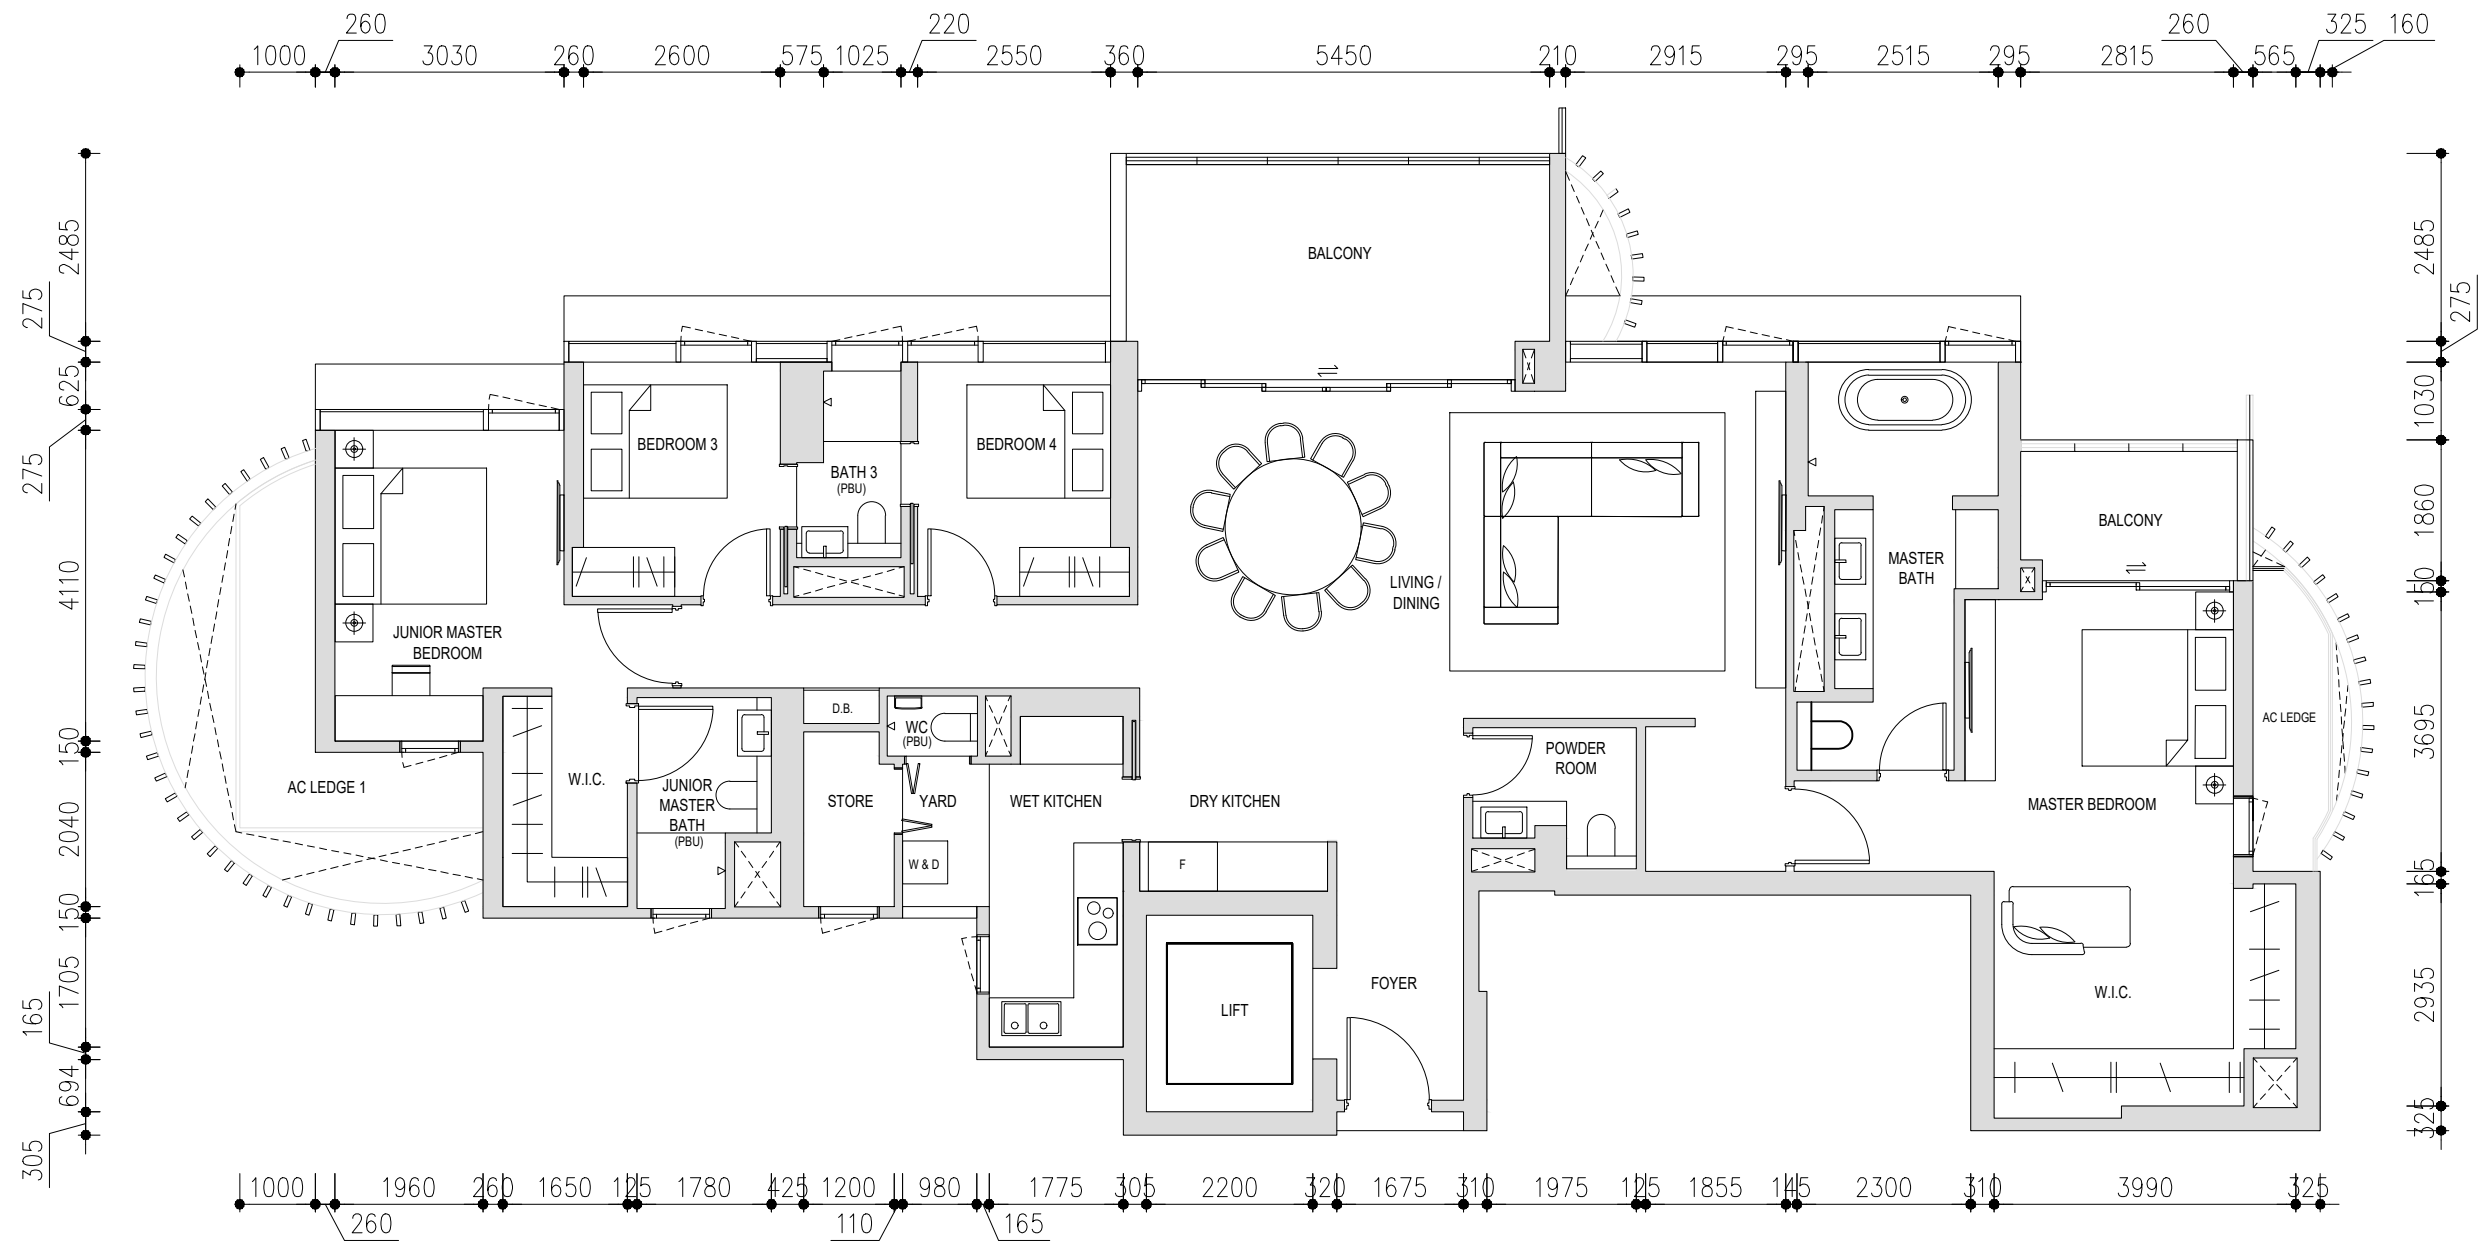

TYPE B1: 2 BEDROOM PRIME

77 SQM.

INCLUSIVE 5 SQM OF AC LEDGE & 6 SQM OF BALCONY

TYPE B2: 2 BEDROOM PRIME

77 SQM.
 INCLUSIVE 4 SQM OF AC LEDGE & 6 SQM OF BALCONY

TYPE B3: 2 + 1 ELEGANT

83 SQM.
 INCLUSIVE 7 SQM OF AC LEDGE & 7 SQM OF BALCONY

TYPE B4: 2 + 1 ELEGANT

83 SQM.
 INCLUSIVE 7 SQM OF AC LEDGE & 7 SQM OF BALCONY

TYPE C1: 3 BEDROOM PREMIUM

139 SQM.
 INCLUSIVE 8 SQM OF AC LEDGE & 17 SQM OF BALCONY

TYPE C2: 3 BEDROOM PREMIUM

139 SQM.
 INCLUSIVE 8 SQM OF AC LEDGE & 17 SQM OF BALCONY

TYPE C3: 3 BEDROOM PREMIUM

133 SQM.
 INCLUSIVE 9 SQM OF AC LEDGE & 14 SQM OF BALCONY

TYPE C4: 3 BEDROOM PREMIUM

133 SQM.
 INCLUSIVE 9 SQM OF AC LEDGE & 13 SQM OF BALCONY

TYPE D1: 4 BEDROOM DELUXE

191 SQM.
 INCLUSIVE 9 SQM OF AC LEDGE & 24 SQM OF BALCONY

TYPE D2: 4 BEDROOM DELUXE

191 SQM.
 INCLUSIVE 9 SQM OF AC LEDGE & 24 SQM OF BALCONY

TYPE D3: 4 BEDROOM PRESTIGE

220 SQM.
 INCLUSIVE 12 SQM OF AC LEDGE & 22 SQM OF BALCONY

TYPE D4: 4 BEDROOM PRESTIGE

220 SQM.
 INCLUSIVE 12 SQM OF AC LEDGE & 22 SQM OF BALCONY