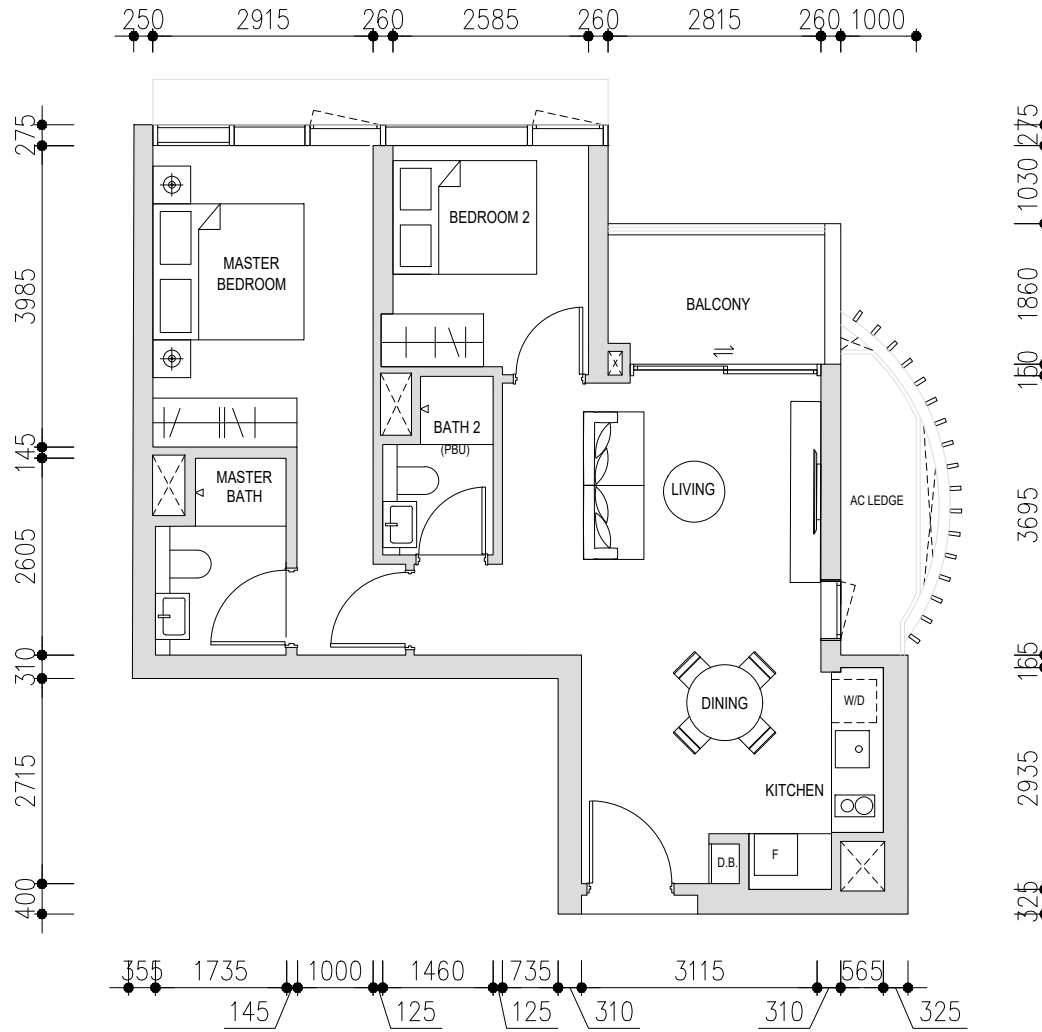

TYPE B1: 2 BEDROOM PRIME

77 SQM.

INCLUSIVE 5 SQM OF AC LEDGE & 6 SQM OF BALCONY

TYPE B2: 2 BEDROOM PRIME

77 SQM.
 INCLUSIVE 4 SQM OF AC LEDGE & 6 SQM OF BALCONY

TYPE B3: 2 + 1 ELEGANT

83 SQM.
 INCLUSIVE 7 SQM OF AC LEDGE & 7 SQM OF BALCONY

TYPE B4: 2 + 1 ELEGANT

83 SQM.
 INCLUSIVE 7 SQM OF AC LEDGE & 7 SQM OF BALCONY

TYPE C1: 3 BEDROOM PREMIUM

139 SQM.
 INCLUSIVE 8 SQM OF AC LEDGE & 17 SQM OF BALCONY

TYPE C2: 3 BEDROOM PREMIUM

139 SQM.
 INCLUSIVE 8 SQM OF AC LEDGE & 17 SQM OF BALCONY

TYPE C3: 3 BEDROOM PREMIUM

133 SQM.
 INCLUSIVE 9 SQM OF AC LEDGE & 14 SQM OF BALCONY

TYPE C4: 3 BEDROOM PREMIUM

133 SQM.
 INCLUSIVE 9 SQM OF AC LEDGE & 13 SQM OF BALCONY

TYPE D1: 4 BEDROOM DELUXE

191 SQM.
 INCLUSIVE 9 SQM OF AC LEDGE & 24 SQM OF BALCONY