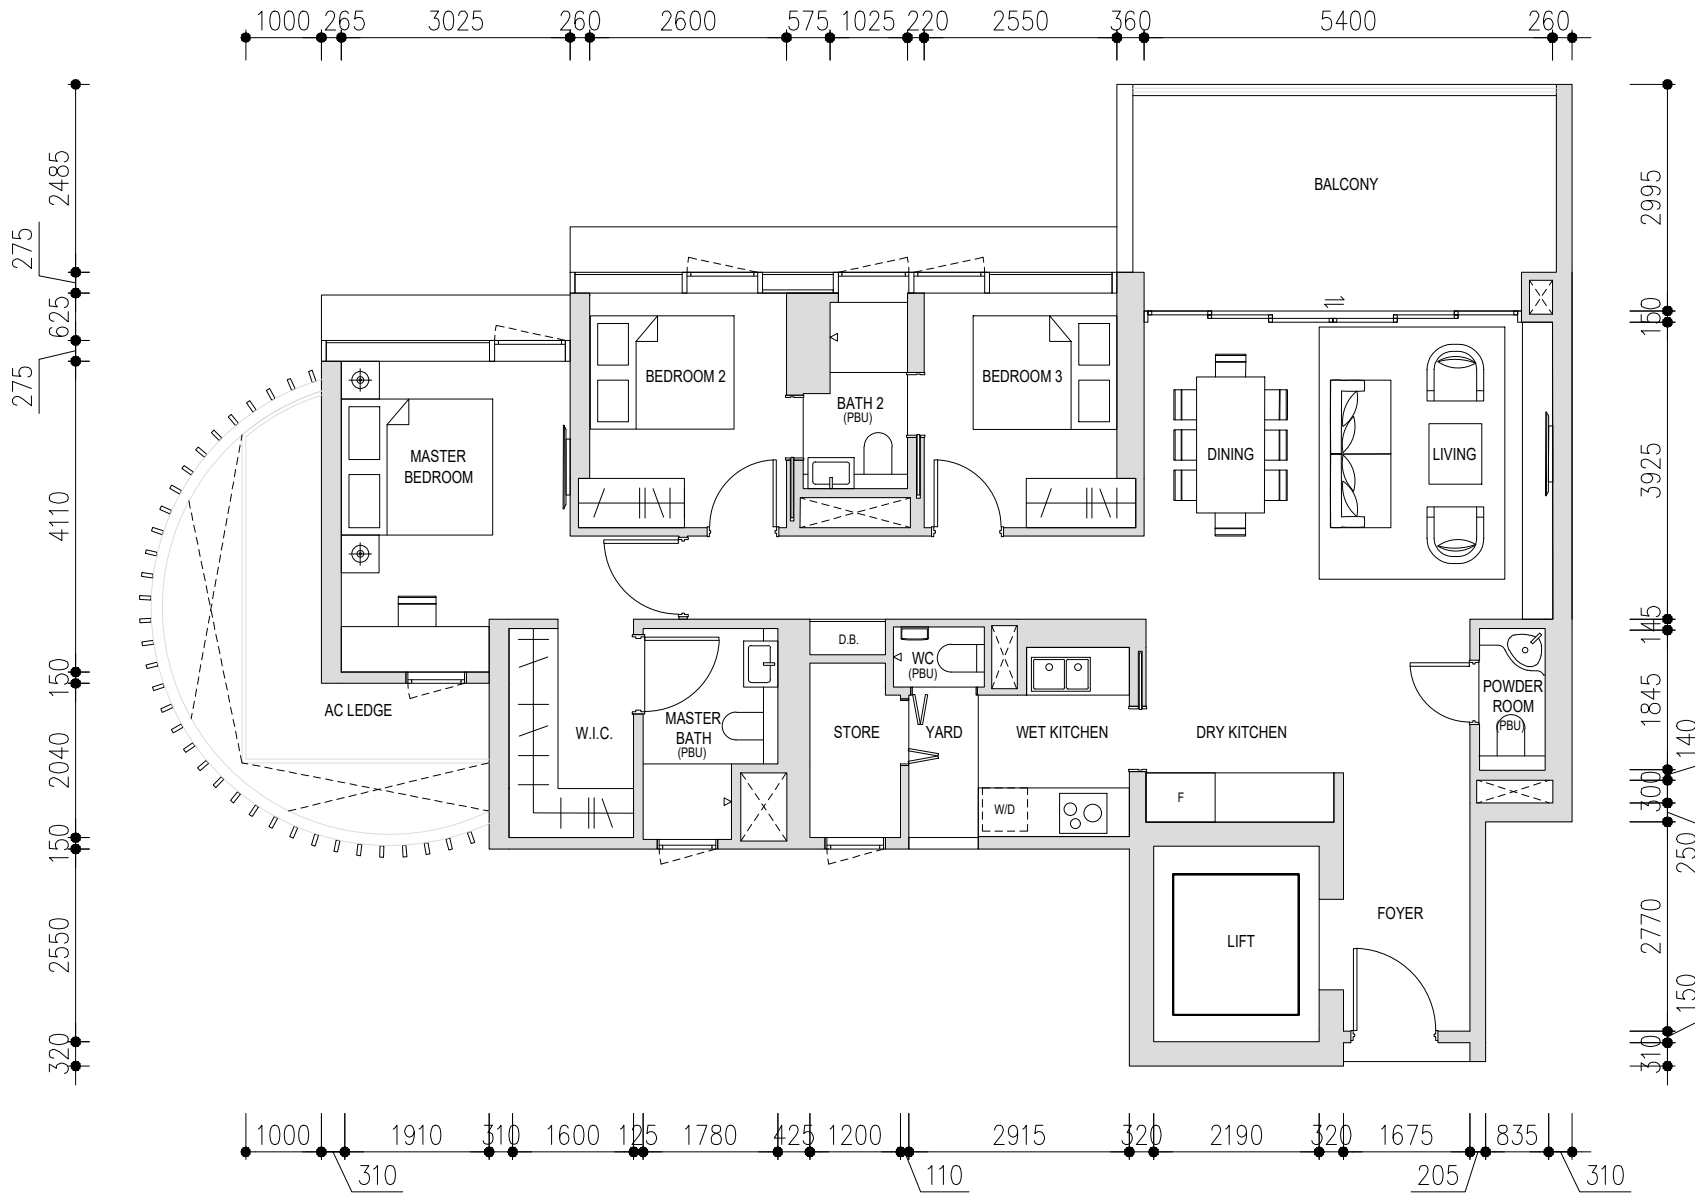

TYPE B1: 2 BEDROOM PRIME

77 SQM.

INCLUSIVE 5 SQM OF AC LEDGE & 6 SQM OF BALCONY

TYPE B2: 2 BEDROOM PRIME

77 SQM.
 INCLUSIVE 4 SQM OF AC LEDGE & 6 SQM OF BALCONY

TYPE B3: 2 + 1 ELEGANT

83 SQM.
 INCLUSIVE 7 SQM OF AC LEDGE & 7 SQM OF BALCONY

TYPE B4: 2 + 1 ELEGANT

83 SQM.
 INCLUSIVE 7 SQM OF AC LEDGE & 7 SQM OF BALCONY

TYPE C1: 3 BEDROOM PREMIUM

139 SQM.
 INCLUSIVE 8 SQM OF AC LEDGE & 17 SQM OF BALCONY

TYPE C2: 3 BEDROOM PREMIUM

139 SQM.
 INCLUSIVE 8 SQM OF AC LEDGE & 17 SQM OF BALCONY

TYPE C3: 3 BEDROOM PREMIUM

133 SQM.
 INCLUSIVE 9 SQM OF AC LEDGE & 14 SQM OF BALCONY

TYPE C4: 3 BEDROOM PREMIUM

133 SQM.
 INCLUSIVE 9 SQM OF AC LEDGE & 13 SQM OF BALCONY

TYPE D1: 4 BEDROOM DELUXE

191 SQM.
 INCLUSIVE 9 SQM OF AC LEDGE & 24 SQM OF BALCONY