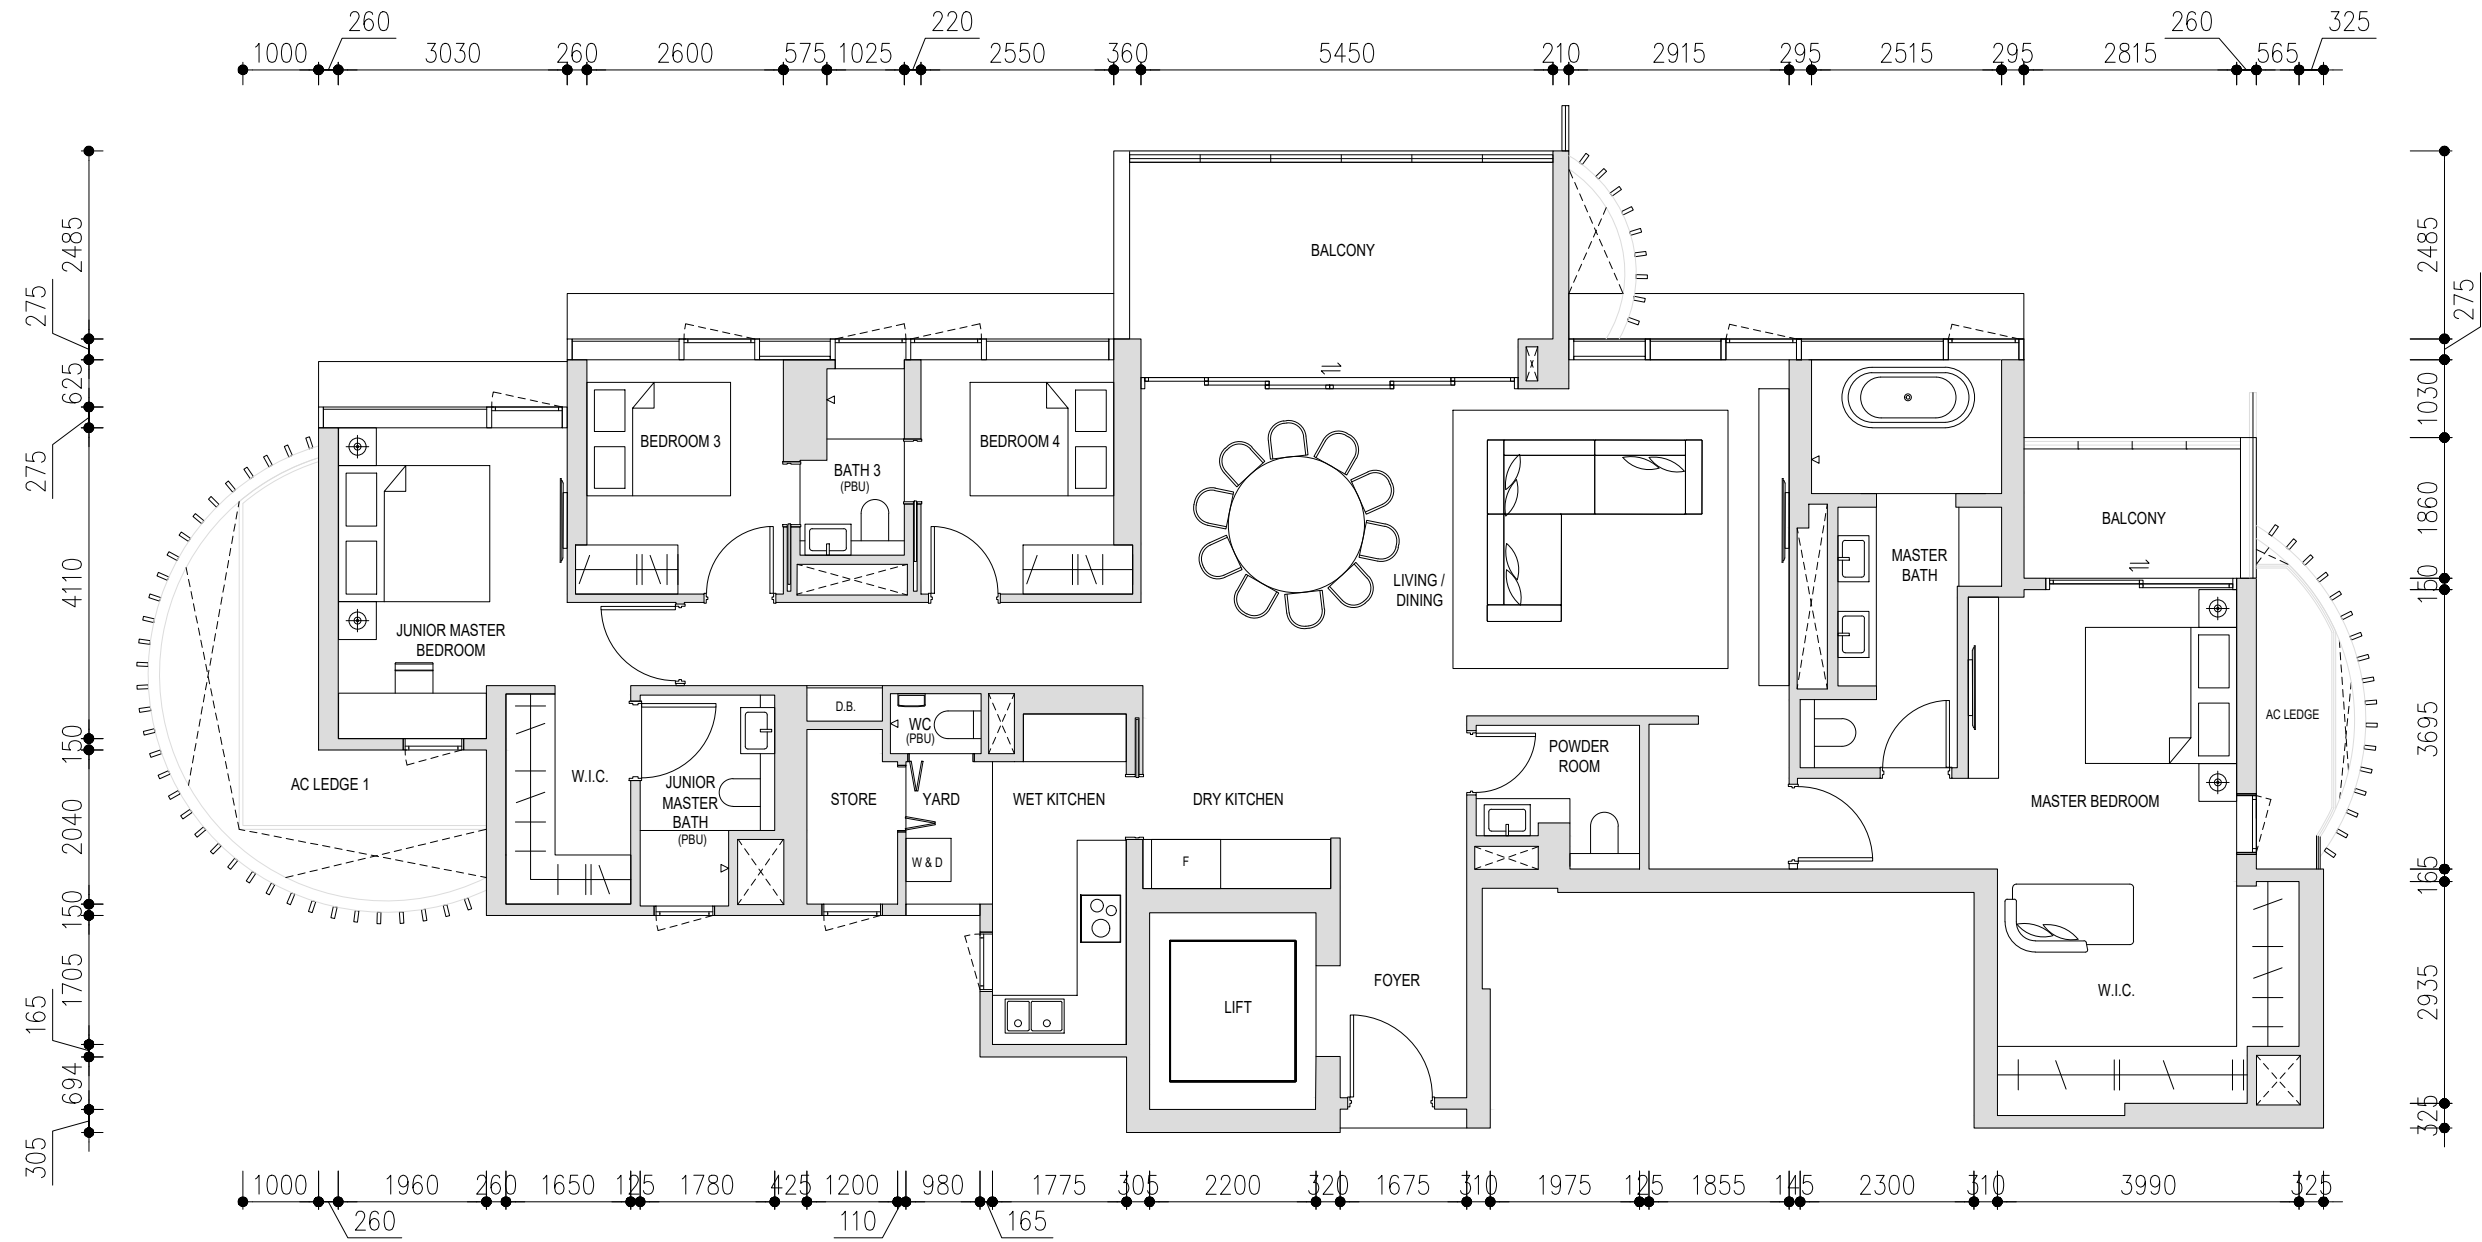

TYPE D2: 4 BEDROOM DELUXE

191 SQM.
 INCLUSIVE 9 SQM OF AC LEDGE & 24 SQM OF BALCONY

TYPE D3: 4 BEDROOM PRESTIGE

220 SQM.
 INCLUSIVE 12 SQM OF AC LEDGE & 22 SQM OF BALCONY

TYPE D4: 4 BEDROOM PRESTIGE

220 SQM.
 INCLUSIVE 12 SQM OF AC LEDGE & 22 SQM OF BALCONY