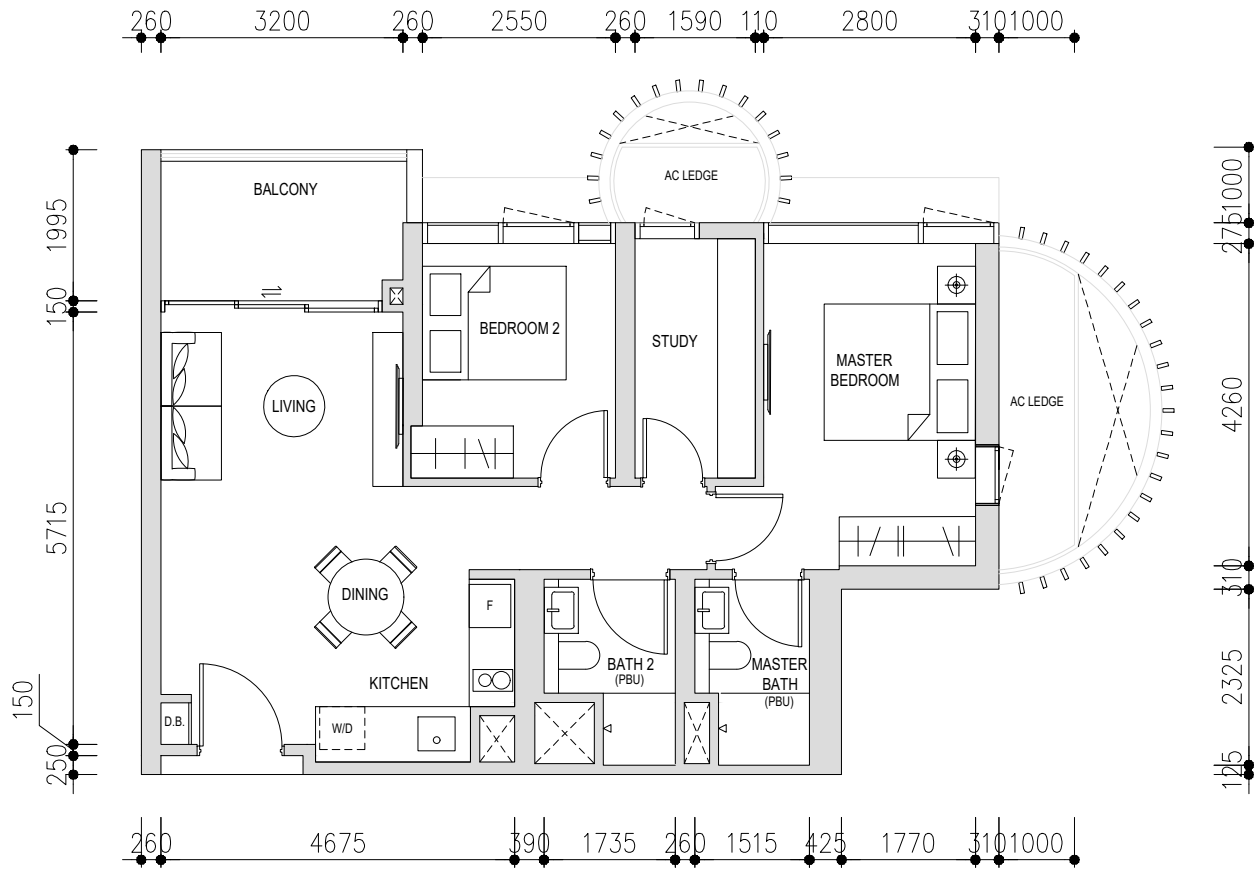

TYPE B1: 2 BEDROOM PRIME

77 SQM.

INCLUSIVE 5 SQM OF AC LEDGE & 6 SQM OF BALCONY

TYPE B2: 2 BEDROOM PRIME

77 SQM.
 INCLUSIVE 4 SQM OF AC LEDGE & 6 SQM OF BALCONY

TYPE B3: 2 + 1 ELEGANT

83 SQM.
 INCLUSIVE 7 SQM OF AC LEDGE & 7 SQM OF BALCONY

TYPE B4: 2 + 1 ELEGANT

83 SQM.
 INCLUSIVE 7 SQM OF AC LEDGE & 7 SQM OF BALCONY

TYPE C1: 3 BEDROOM PREMIUM

139 SQM.
 INCLUSIVE 8 SQM OF AC LEDGE & 17 SQM OF BALCONY

TYPE C2: 3 BEDROOM PREMIUM

139 SQM.
 INCLUSIVE 8 SQM OF AC LEDGE & 17 SQM OF BALCONY

TYPE C3: 3 BEDROOM PREMIUM

133 SQM.
 INCLUSIVE 9 SQM OF AC LEDGE & 14 SQM OF BALCONY

TYPE C4: 3 BEDROOM PREMIUM

133 SQM.
 INCLUSIVE 9 SQM OF AC LEDGE & 13 SQM OF BALCONY

TYPE D1: 4 BEDROOM DELUXE

191 SQM.
 INCLUSIVE 9 SQM OF AC LEDGE & 24 SQM OF BALCONY