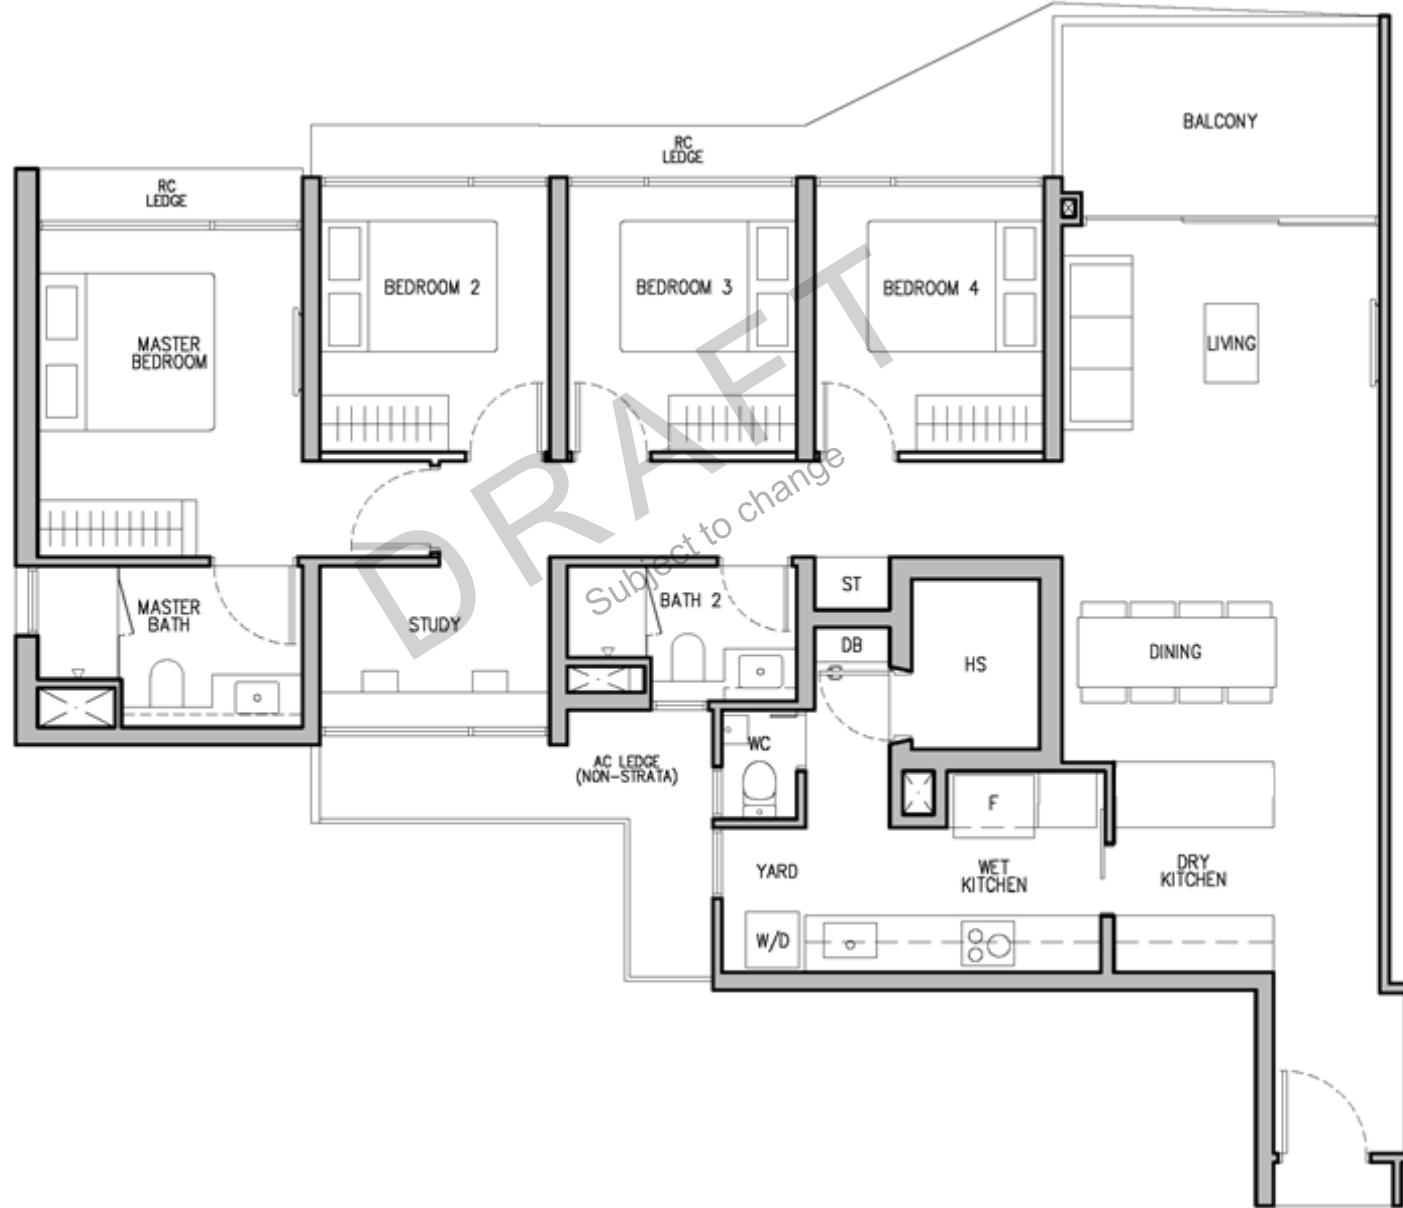

PLANS ARE NOT DRAWN TO SCALE

4 – BEDROOM

Type D2

113sqm/1216sqft
(estimated area)

*Floor Plans and area are
pending authorities' approval
and subject to change*

KEYPLAN IS NOT DRAWN TO SCALE

PLANS ARE NOT DRAWN TO SCALE

4 – BEDROOM PREMIUM + STUDY

Type D3S

127sqm/1367sqft
(estimated area)

Floor Plans and area are pending authorities' approval and subject to change

KEYPLAN IS NOT DRAWN TO SCALE

PLANS ARE NOT DRAWN TO SCALE