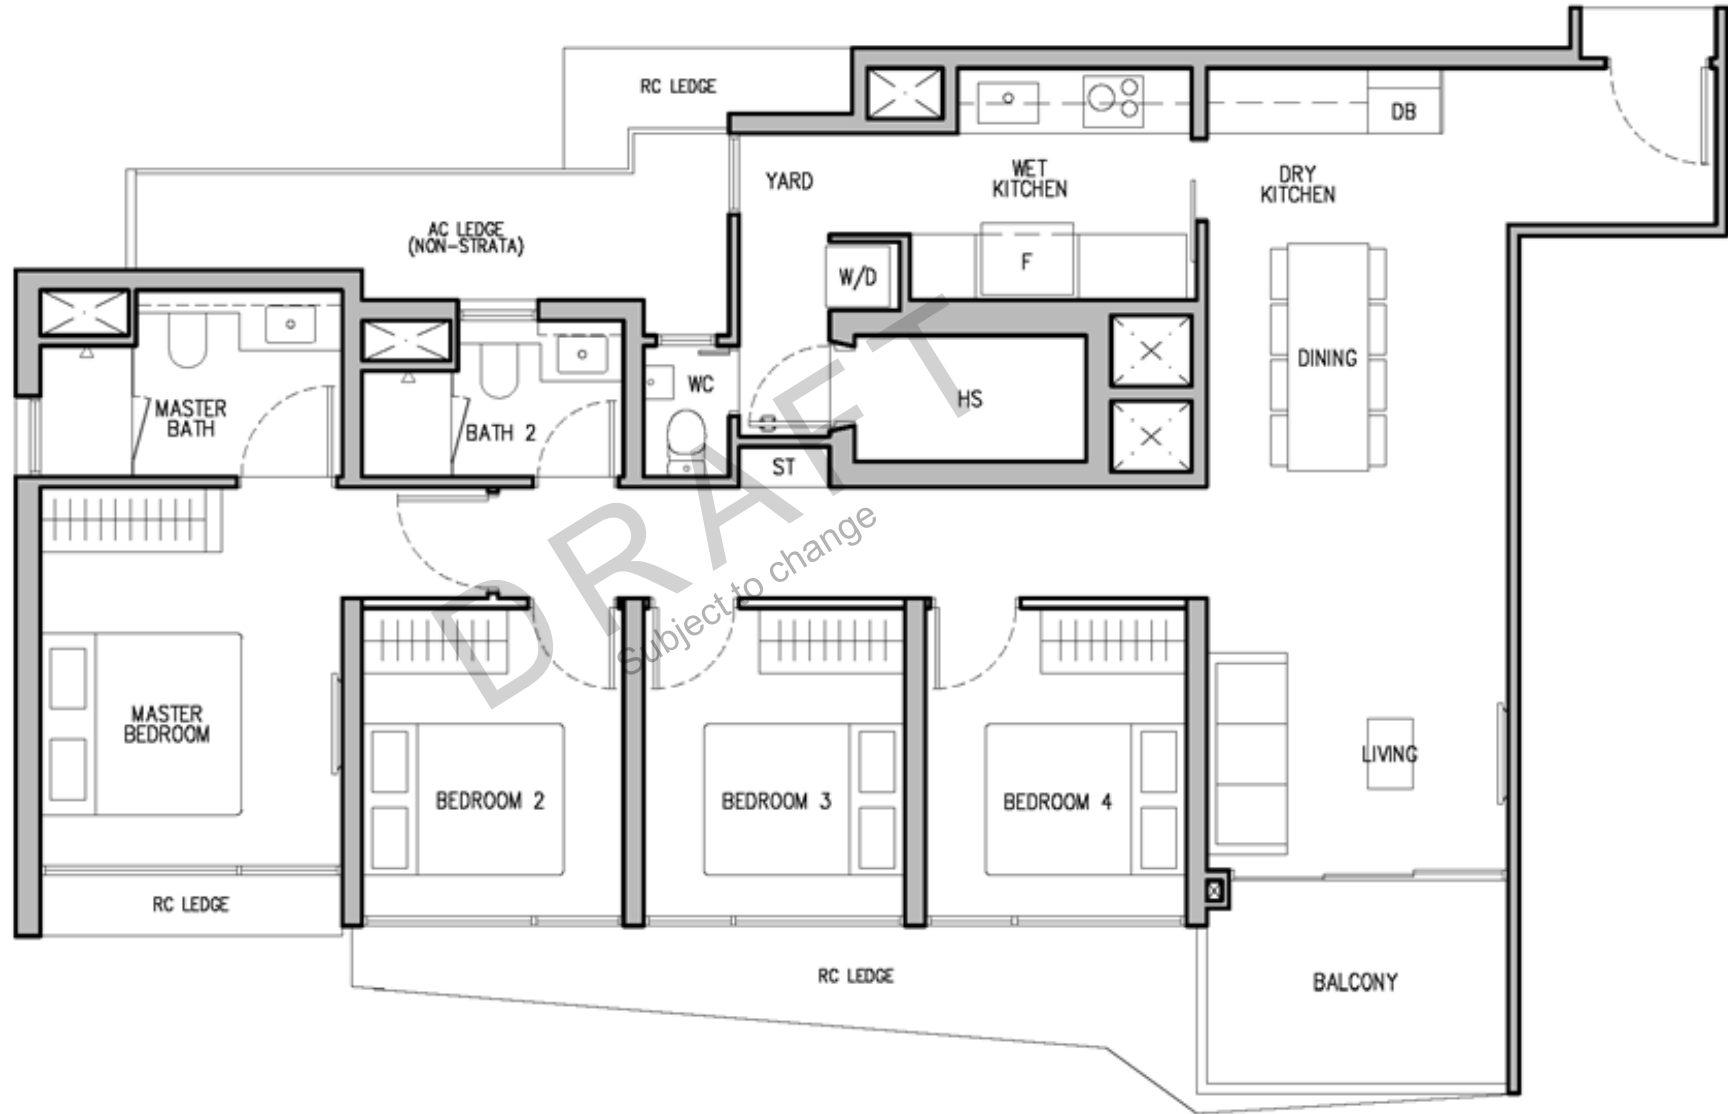

PLANS ARE NOT DRAWN TO SCALE

3 – BEDROOM PREMIUM DUAL-KEY

Type C3DK

105sqm/1130sqft
(estimated area)

Floor Plans and area are pending authorities' approval and subject to change

N
KEYPLAN IS NOT DRAWN TO SCALE

PLANS ARE NOT DRAWN TO SCALE

4 – BEDROOM

Type D2

113sqm/1216sqft
(estimated area)

*Floor Plans and area are
pending authorities' approval
and subject to change*

KEYPLAN IS NOT DRAWN TO SCALE

PLANS ARE NOT DRAWN TO SCALE