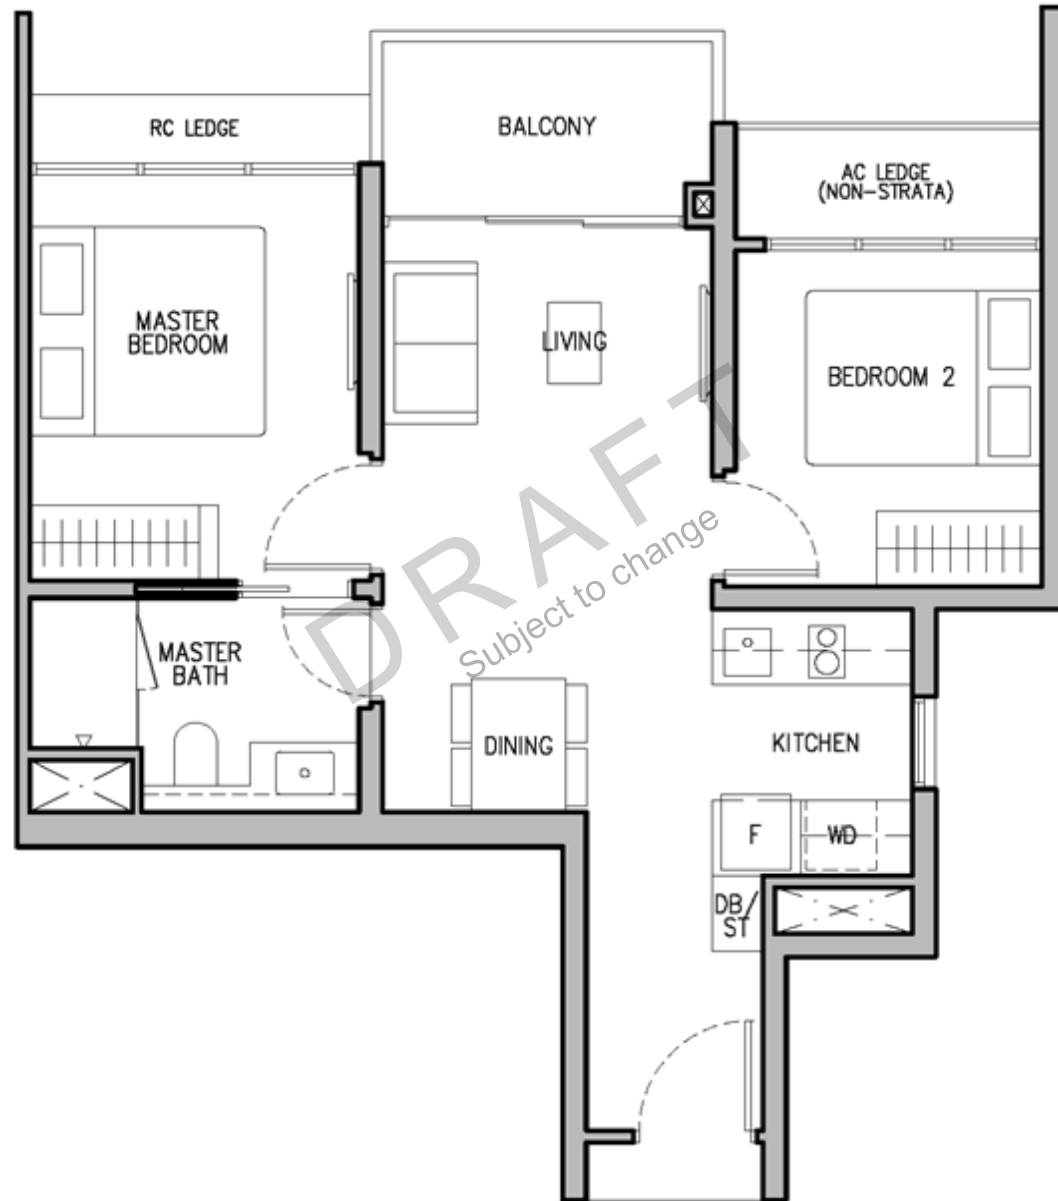

1 – BEDROOM + STUDY

Type A1S

48sqm/517sqft
(estimated area)

Floor Plans and area are pending authorities' approval and subject to change

2 – BEDROOM (1 BATH)

Type B1

55sqm/592sqft
(estimated area)

*Floor Plans and area are
pending authorities' approval
and subject to change*

PLANS ARE NOT DRAWN TO SCALE

2 – BEDROOM (2 BATH)

Type B2

60sqm/646sqft
(estimated area)

Floor Plans and area are pending authorities' approval and subject to change

WALL FOR
#11-01 to #19-01,
#31-01 to #40-01,
#11-11 to #19-11,
#31-11 to #40-11

KEYPLAN IS NOT DRAWN TO SCALE

PLANS ARE NOT DRAWN TO SCALE

2 – BEDROOM PREMIUM + STUDY

Type B4S

65sqm/700sqft
(estimated area)

*Floor Plans and area are
pending authorities' approval
and subject to change*