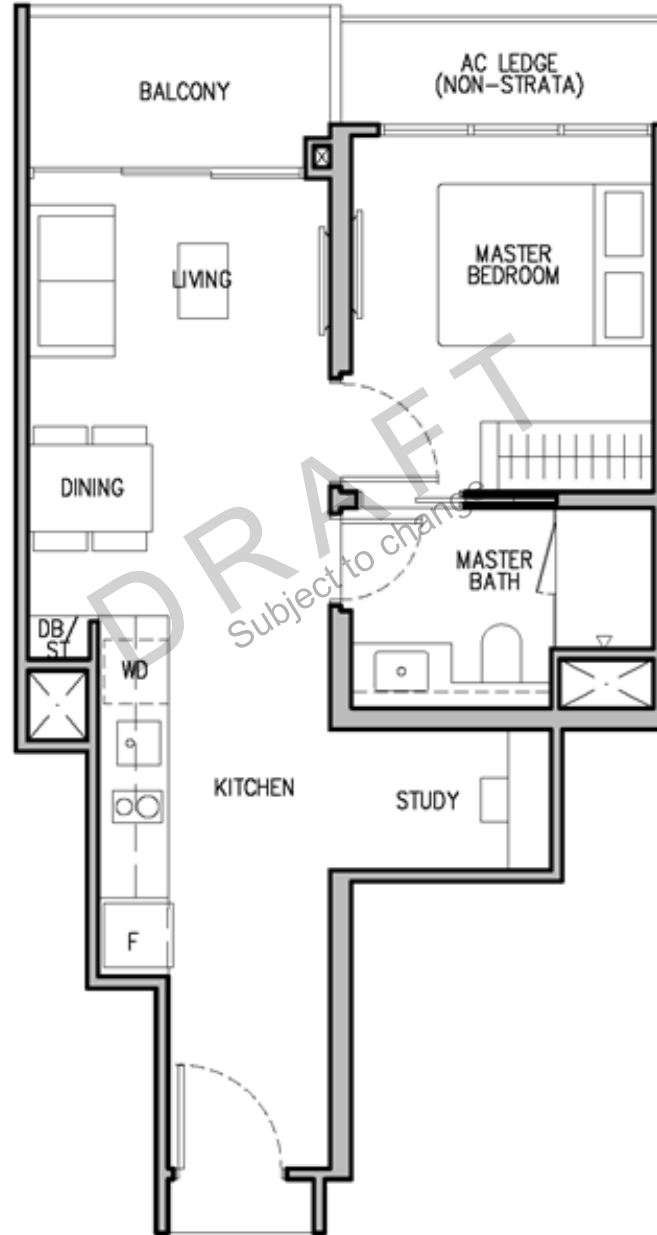

1 – BEDROOM + STUDY

Type A1S

48sqm/517sqft
(estimated area)

Floor Plans and area are pending authorities' approval and subject to change

2 – BEDROOM (1 BATH)

Type B1

55sqm/592sqft
(estimated area)

*Floor Plans and area are
pending authorities' approval
and subject to change*

PLANS ARE NOT DRAWN TO SCALE

2 – BEDROOM (2 BATH)

Type B2

60sqm/646sqft
(estimated area)

Floor Plans and area are pending authorities' approval and subject to change

WALL FOR
#11-01 to #19-01,
#31-01 to #40-01,
#11-11 to #19-11,
#31-11 to #40-11

KEYPLAN IS NOT DRAWN TO SCALE

PLANS ARE NOT DRAWN TO SCALE

2 – BEDROOM PREMIUM + STUDY

Type B4S

65sqm/700sqft
(estimated area)

*Floor Plans and area are
pending authorities' approval
and subject to change*