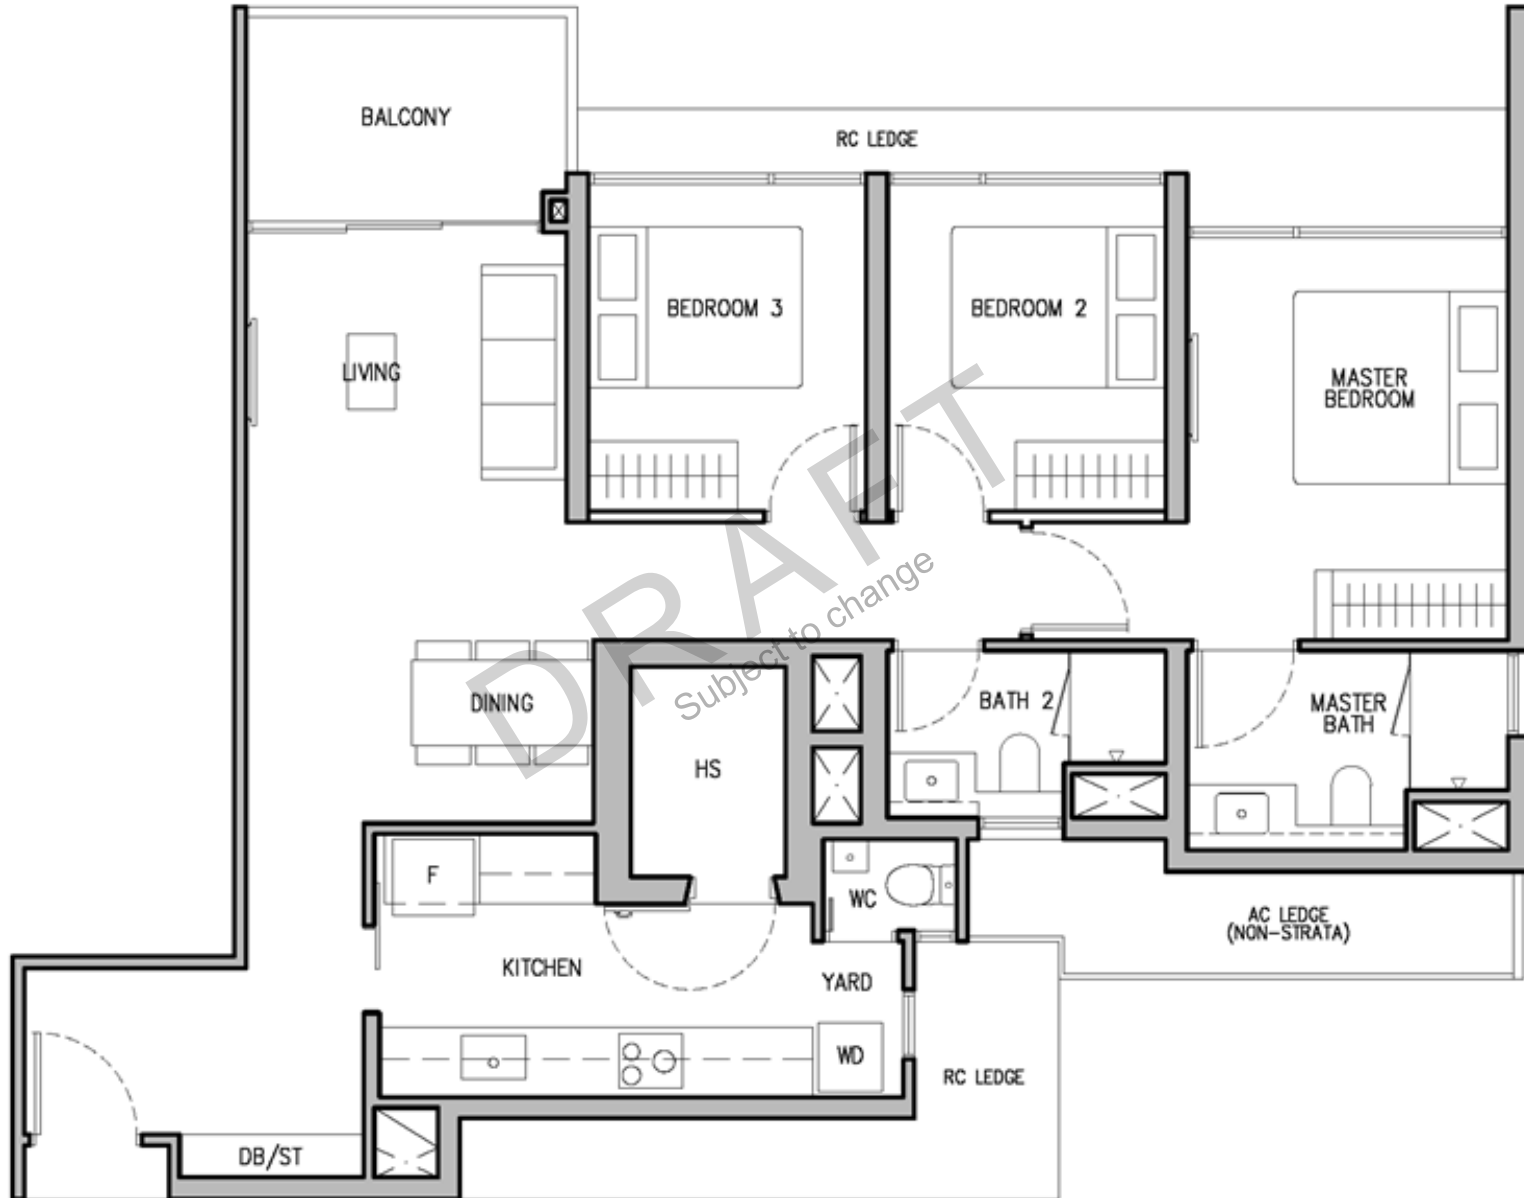

KEYPLAN IS NOT DRAWN TO SCALE

PLANS ARE NOT DRAWN TO SCALE

3 – BEDROOM PREMIUM

Type C2A

97sqm/1044sqft
(estimated area)

Floor Plans and area are pending authorities' approval and subject to change

N
KEYPLAN IS NOT DRAWN TO SCALE

PLANS ARE NOT DRAWN TO SCALE

3 – BEDROOM PREMIUM DUAL-KEY

Type C3DK

105sqm/1130sqft
(estimated area)

Floor Plans and area are pending authorities' approval and subject to change

N
KEYPLAN IS NOT DRAWN TO SCALE