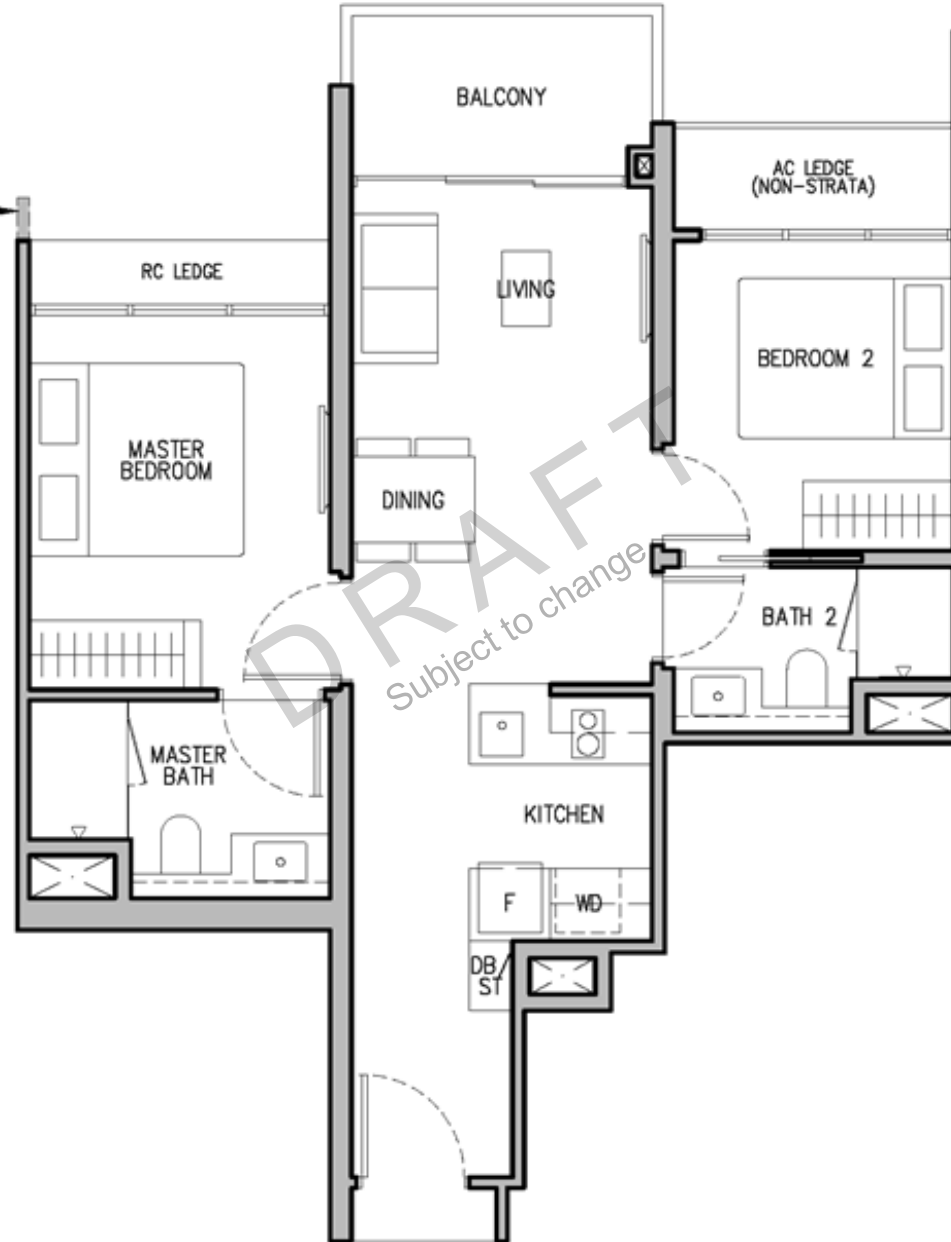

1 – BEDROOM + STUDY

Type A1S

48sqm/517sqft
(estimated area)

Floor Plans and area are pending authorities' approval and subject to change

2 – BEDROOM (1 BATH)

Type B1

55sqm/592sqft
(estimated area)

*Floor Plans and area are
pending authorities' approval
and subject to change*

PLANS ARE NOT DRAWN TO SCALE

2 – BEDROOM (2 BATH)

Type B2

60sqm/646sqft
(estimated area)

Floor Plans and area are pending authorities' approval and subject to change

WALL FOR
#11-01 to #19-01,
#31-01 to #40-01,
#11-11 to #19-11,
#31-11 to #40-11

KEYPLAN IS NOT DRAWN TO SCALE

PLANS ARE NOT DRAWN TO SCALE

2 – BEDROOM PREMIUM + STUDY

Type B4S

65sqm/700sqft
(estimated area)

*Floor Plans and area are
pending authorities' approval
and subject to change*