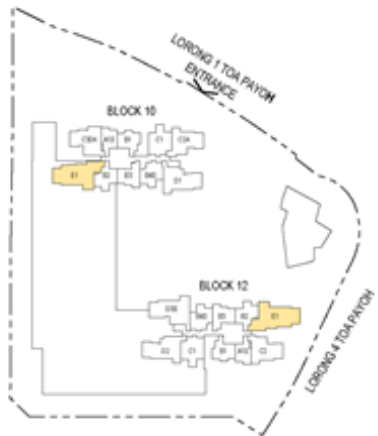

5 – BEDROOM (WITH PRIVATE LIFT)

Type E1

135sqm/1453sqft
(estimated area)

Floor Plans and area are pending authorities' approval and subject to change

KEYPLAN IS NOT DRAWN TO SCALE

PLANS ARE NOT DRAWN TO SCALE