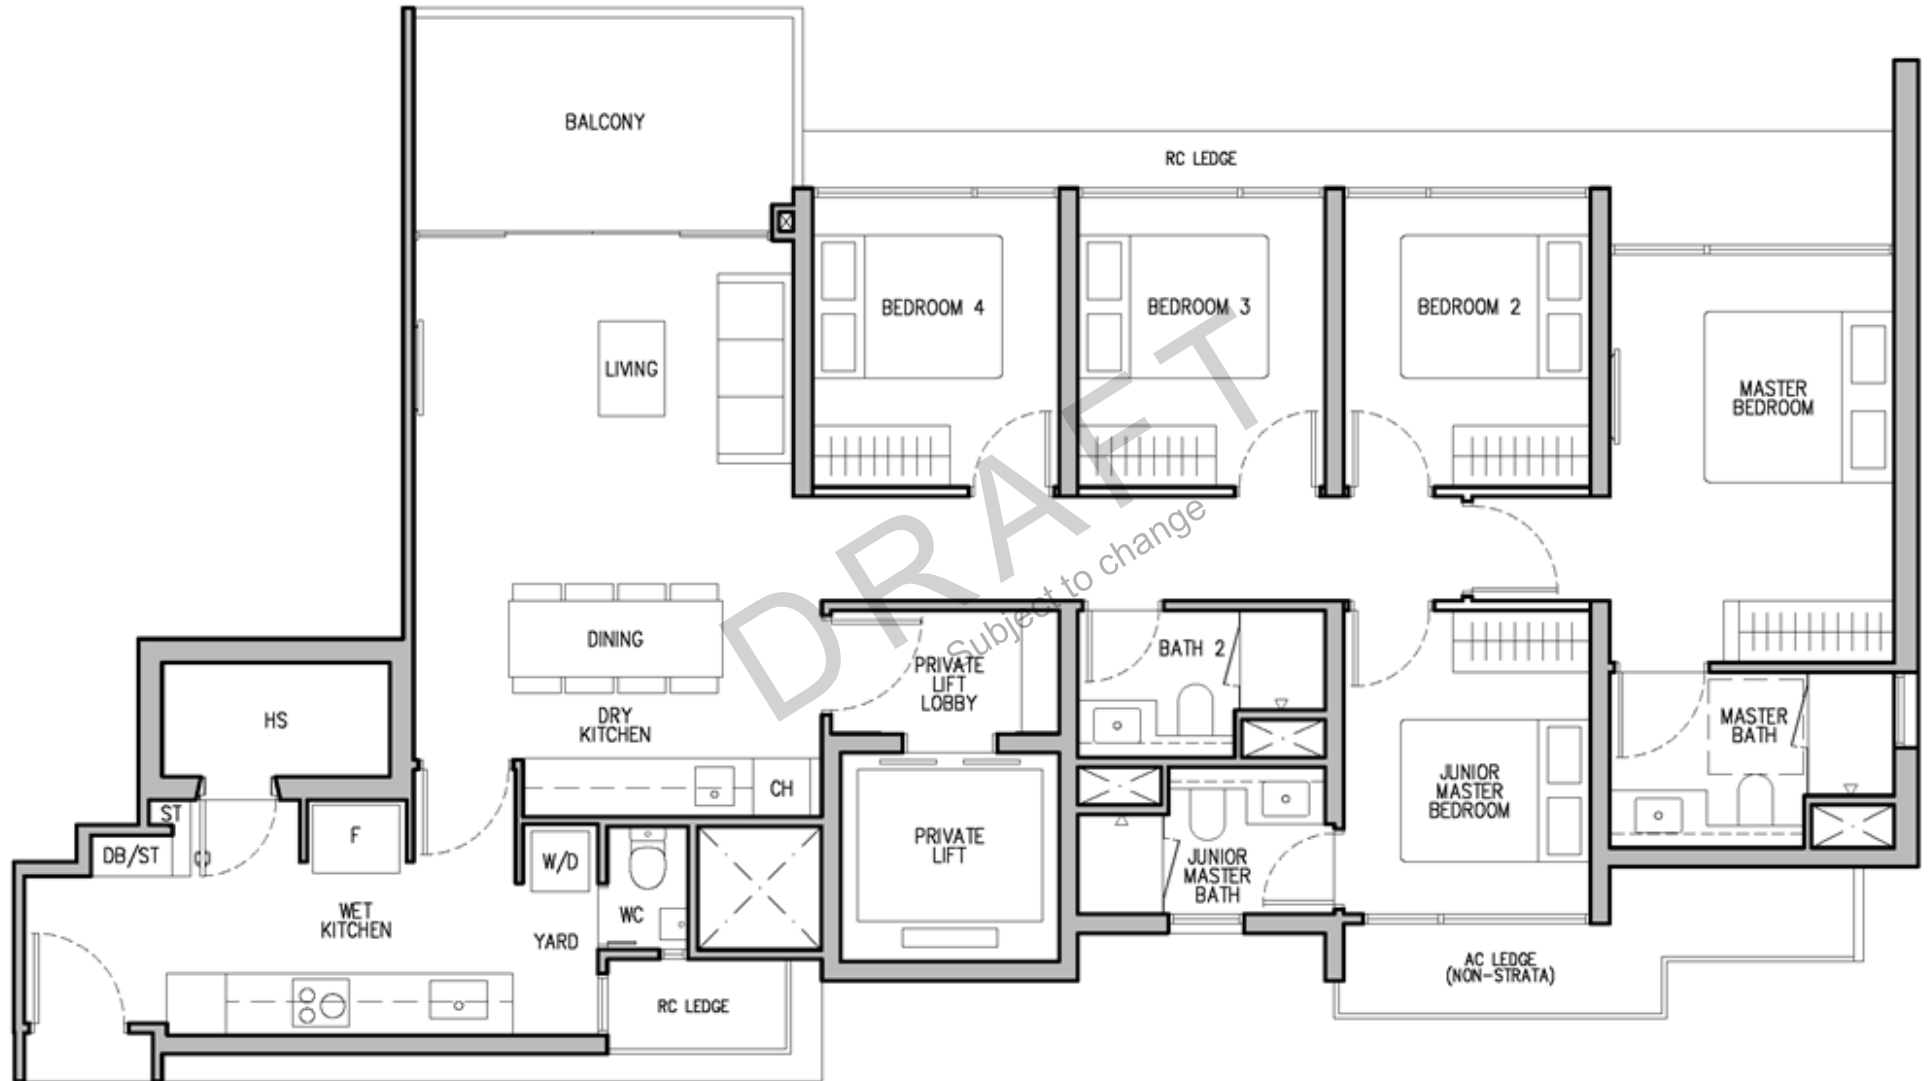

5 – BEDROOM (WITH PRIVATE LIFT)

Type E1

135sqm/1453sqft
(estimated area)

Floor Plans and area are pending authorities' approval and subject to change

KEYPLAN IS NOT DRAWN TO SCALE

PLANS ARE NOT DRAWN TO SCALE