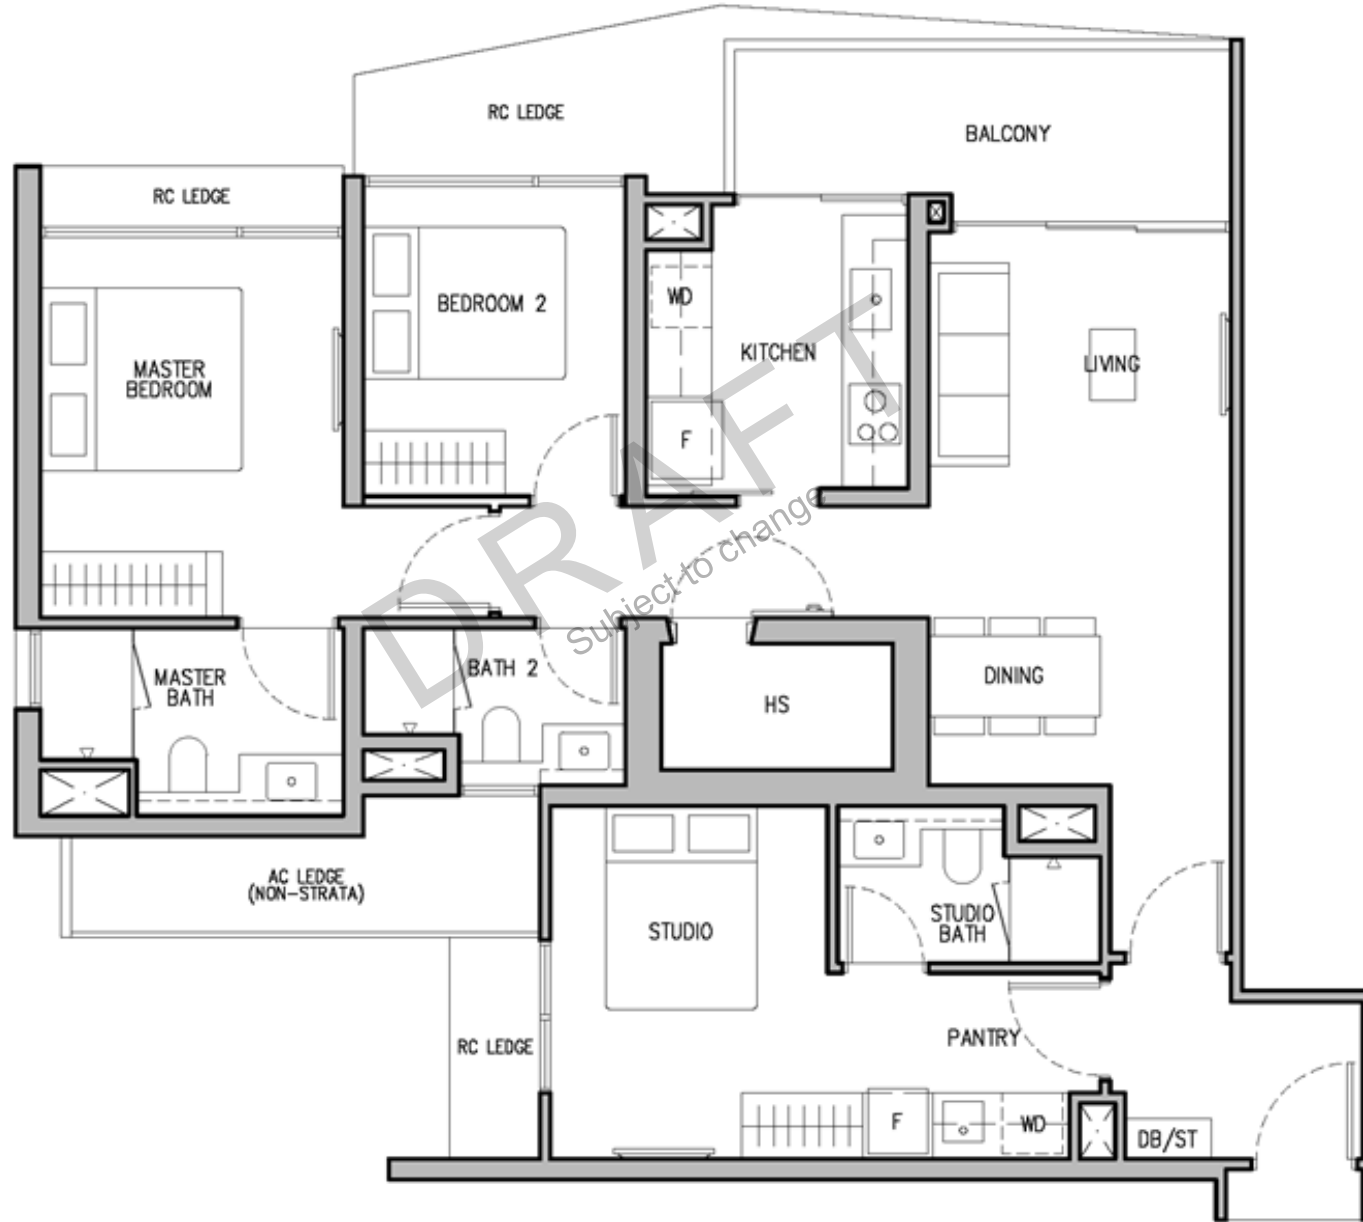

KEYPLAN IS NOT DRAWN TO SCALE

PLANS ARE NOT DRAWN TO SCALE

3 – BEDROOM PREMIUM

Type C2A

97sqm/1044sqft
(estimated area)

Floor Plans and area are pending authorities' approval and subject to change

N
KEYPLAN IS NOT DRAWN TO SCALE

PLANS ARE NOT DRAWN TO SCALE

3 – BEDROOM PREMIUM DUAL-KEY

Type C3DK

105sqm/1130sqft
(estimated area)

Floor Plans and area are pending authorities' approval and subject to change

N
KEYPLAN IS NOT DRAWN TO SCALE