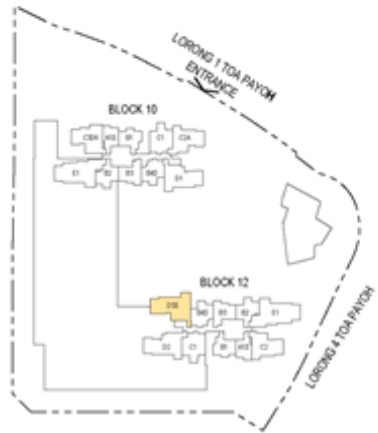

4 – BEDROOM PREMIUM + STUDY

Type D3S

127sqm/1367sqft
(estimated area)

Floor Plans and area are pending authorities' approval and subject to change

KEYPLAN IS NOT DRAWN TO SCALE

PLANS ARE NOT DRAWN TO SCALE